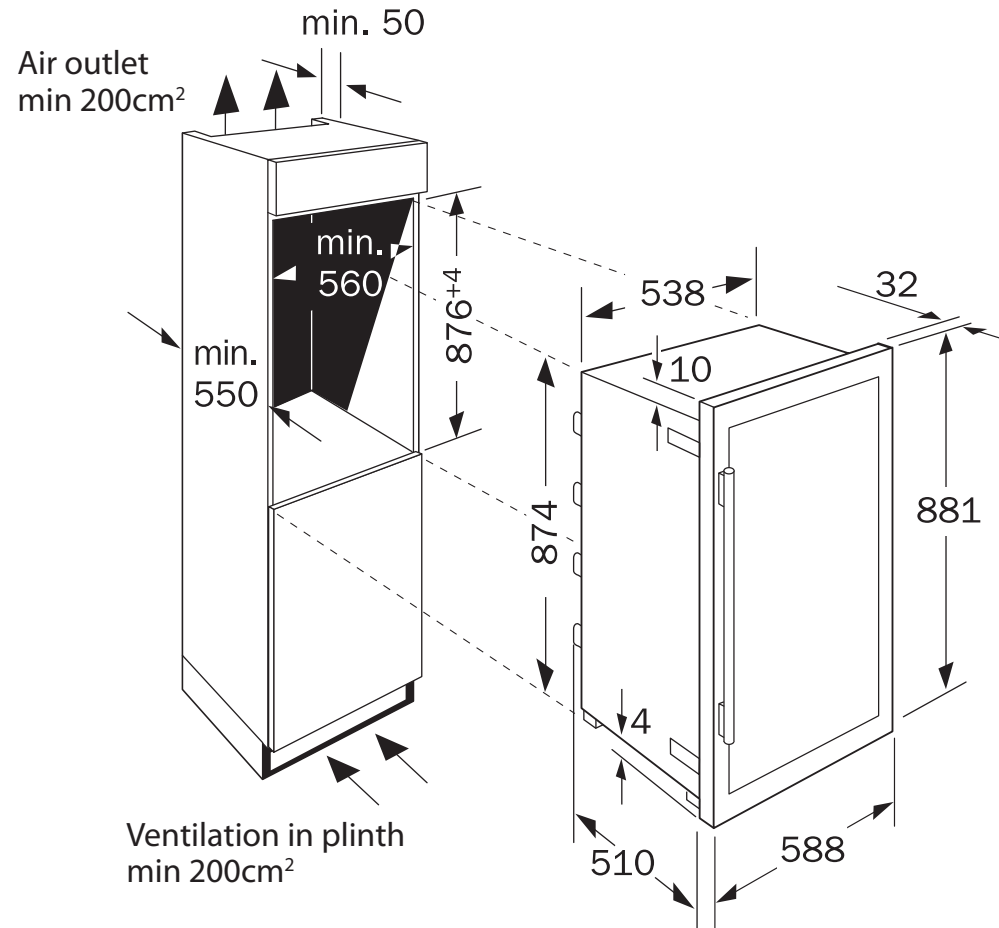

Series 3 Wine cooler

K3670

www.neff.co.uk

The line drawings are provided as a guide to general dimensions only and are subject to amendment without prior notice. For full dimensional and installation details please refer to the documentation supplied with the appliance.