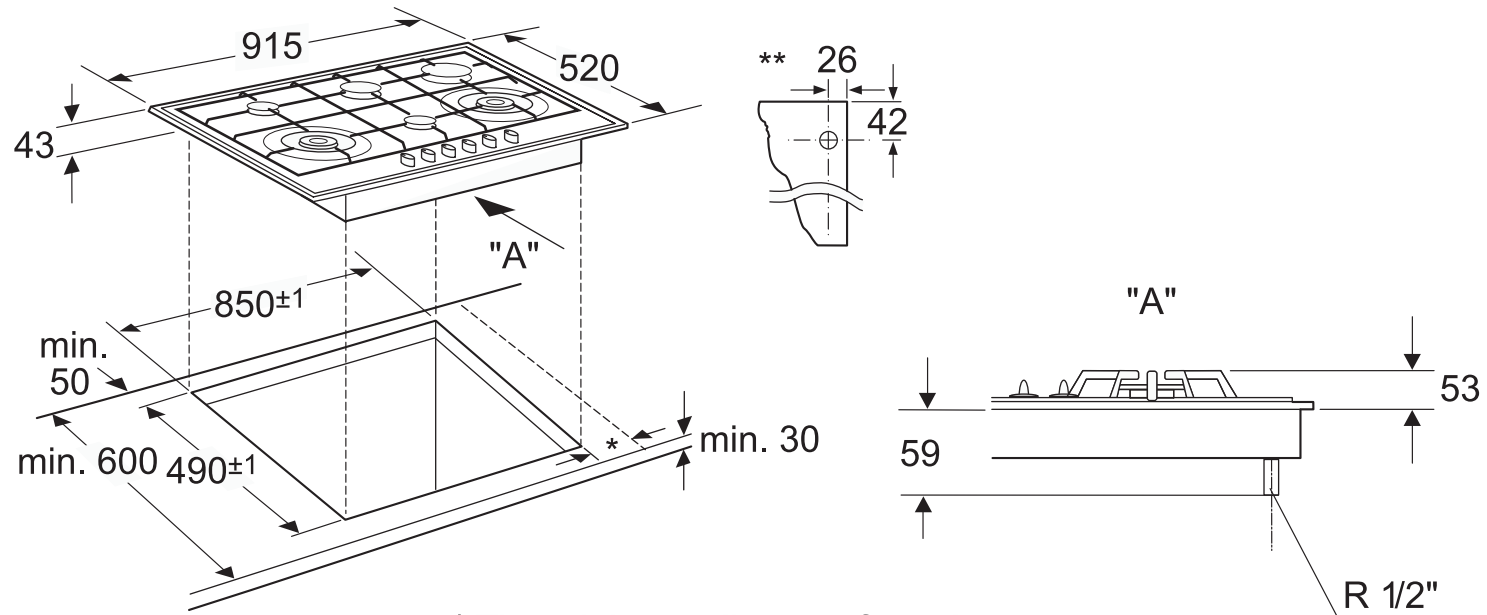

Series 2 Extra wide gas hob

T29S96

- * The minimum distance from the hob cut-out to the wall is 150mm
- ** Position of the gas connection in the cut-out

The line drawings are provided as a guide to general dimensions only and are subject to amendment without prior notice. For full dimensional and installation details please refer to the documentation supplied with the appliance.