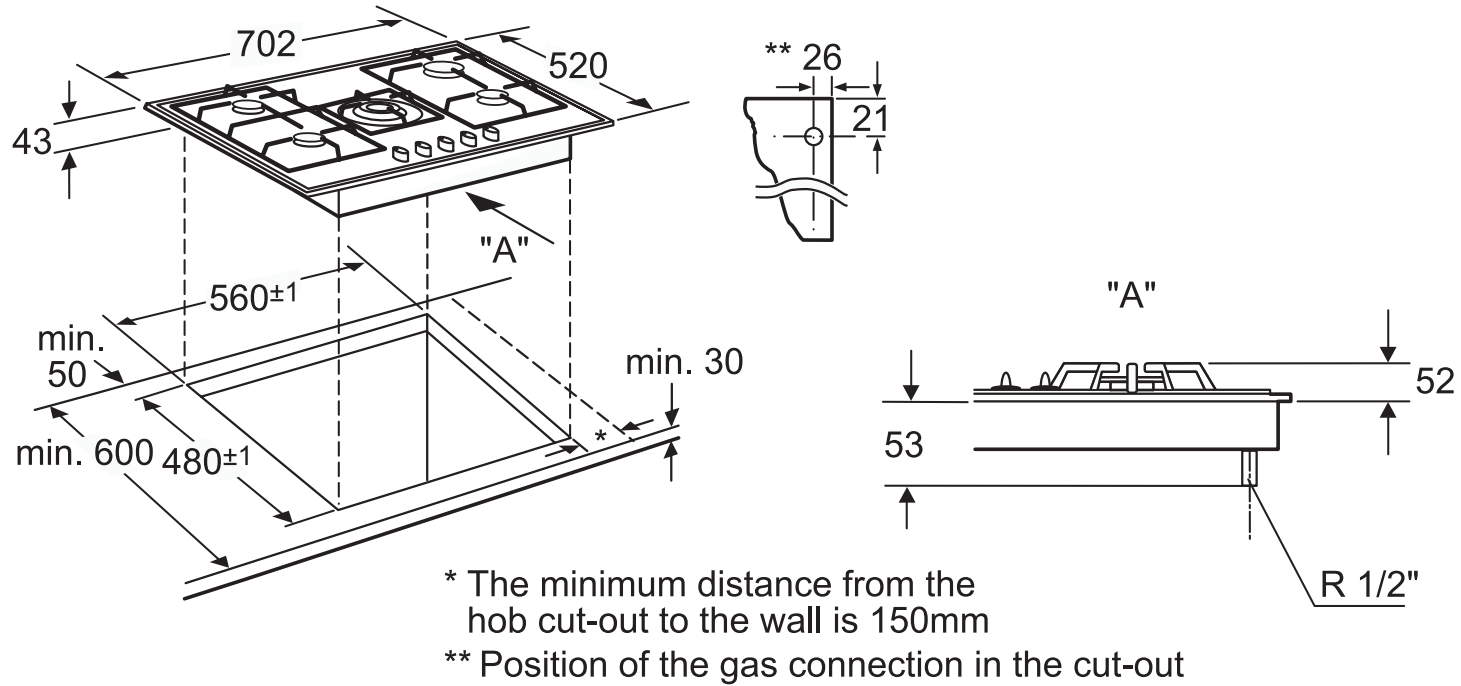

# Series 3 Extra wide gas hob

T26F66

www.neff.co.uk

The line drawings are provided as a guide to general dimensions only and are subject to amendment without prior notice. For full dimensional and installation details please refer to the documentation supplied with the appliance.