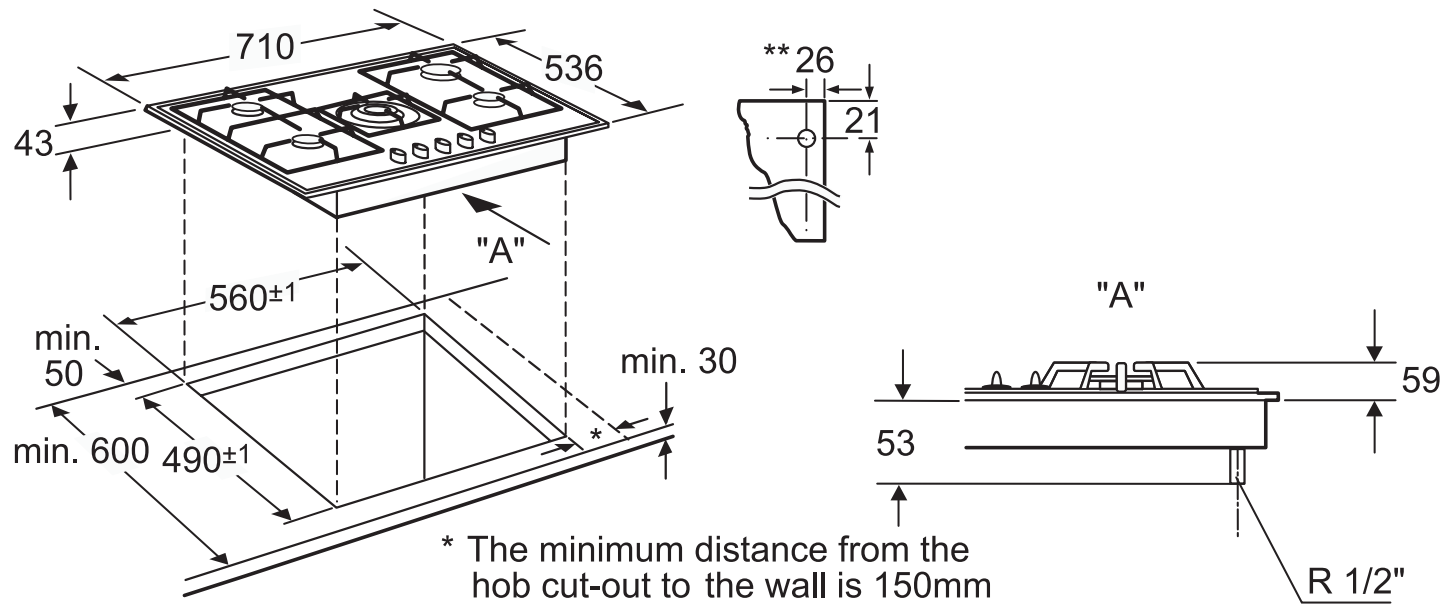

Series 3 Extra wide gas hob on tempered glass

www.neff.co.uk

T63R46

The line drawings are provided as a guide to general dimensions only and are subject to amendment without prior notice. For full dimensional and installation details please refer to the documentation supplied with the appliance.