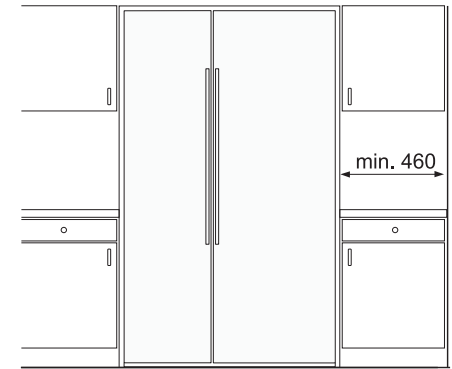

Series 4 American style fridge freezer

K5930

min.38
max.54
Water inlet
on the
appliance

Doors need to be able to be opened to a minimum of 160° angle to allow the drawers to be fully accessible.

The line drawings are provided as a guide to general dimensions only and are subject to amendment without prior notice. For full dimensional and installation details please refer to the documentation supplied with the appliance.