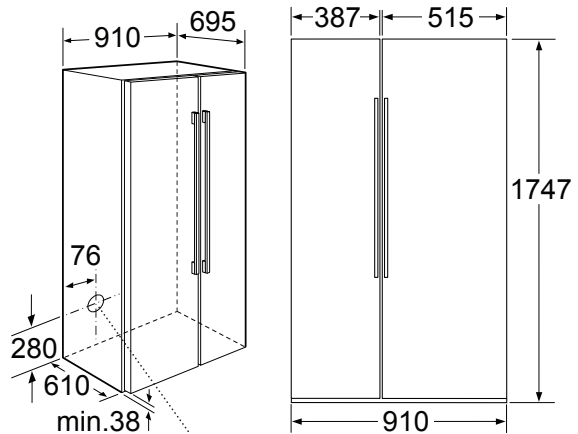

Series 4 American style fridge freezer

K5930

min.38
max.54
Water inlet
on the
appliance

Doors need to be able to be opened to a minimum of 160° angle to allow the drawers to be fully accessible.

The line drawings are provided as a guide to general dimensions only and are subject to amendment without prior notice. For full dimensional and installation details please refer to the documentation supplied with the appliance.