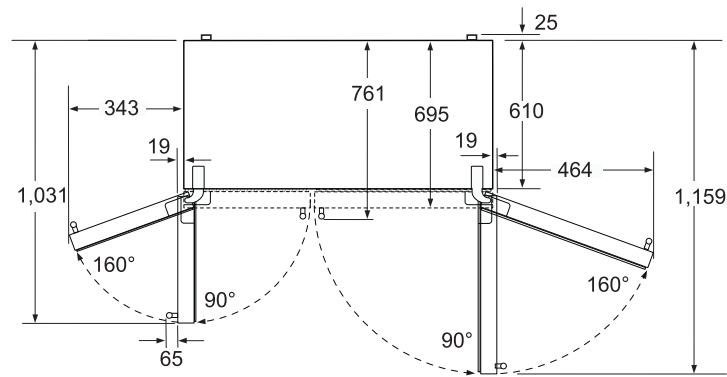

Series 4 American style fridge freezer

K5930

min.38
max.54
Water inlet
on the
appliance

Doors need to be able to be opened to a minimum of 160° angle to allow the drawers to be fully accessible.

The line drawings are provided as a guide to general dimensions only and are subject to amendment without prior notice. For full dimensional and installation details please refer to the documentation supplied with the appliance.