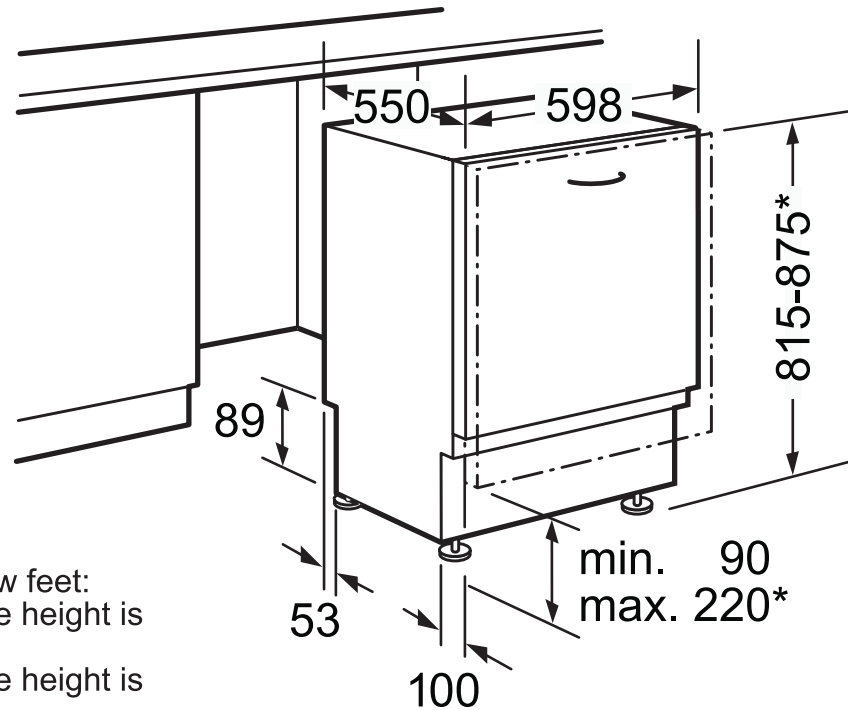

# Series 4 Fully integrated

S5IM63X0GB

www.neff.co.uk

\* Because of height-adjustable screw feet:  
when appliance height is 815, base height is 90-160mm  
when appliance height is 875, base height is 150-220mm

The line drawings are provided as a guide to general dimensions only and are subject to amendment without prior notice.  
For full dimensional and installation details please refer to the documentation supplied with the appliance.