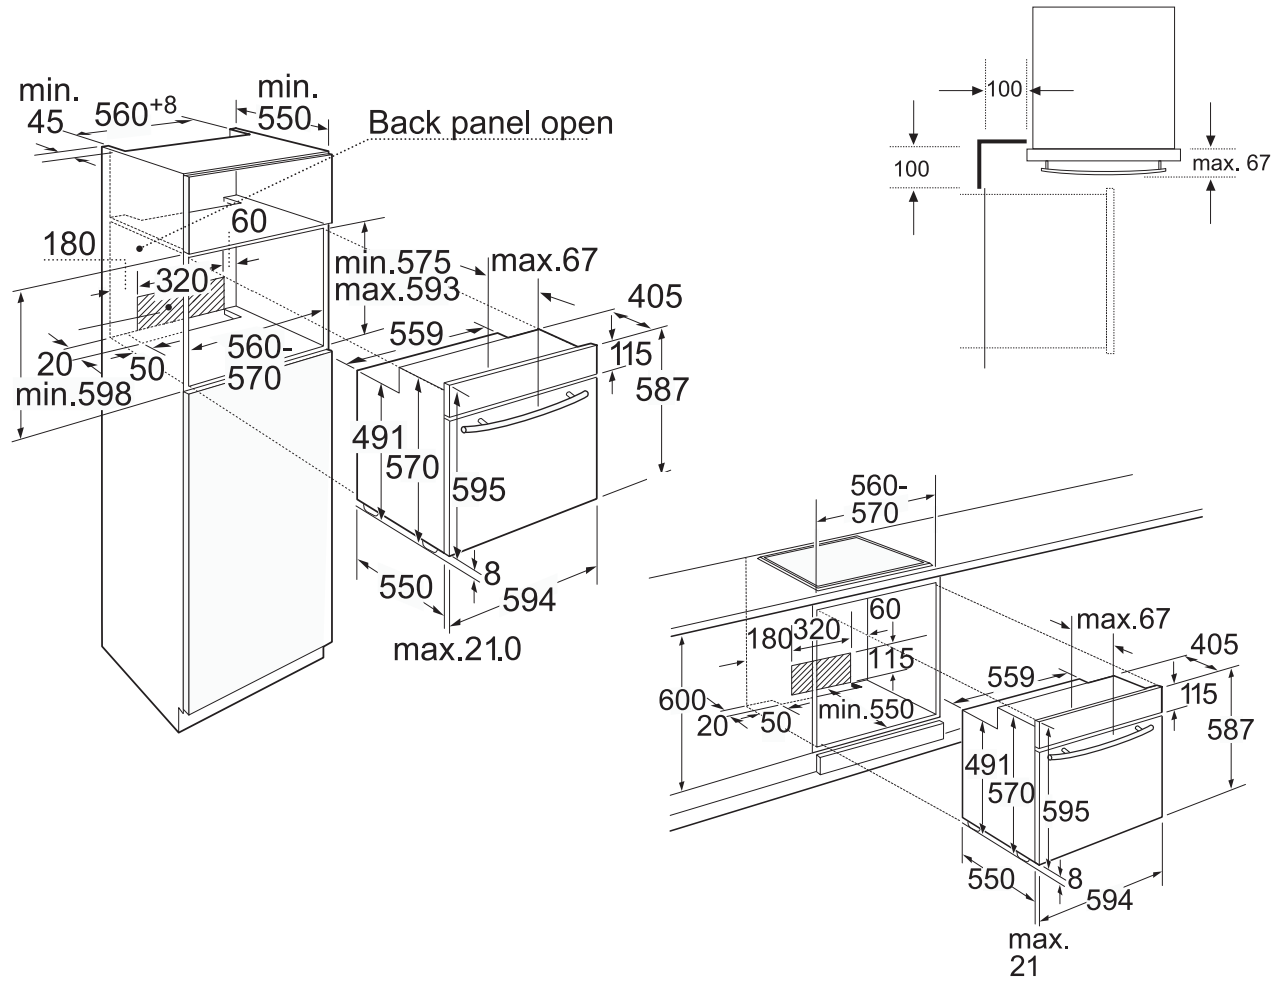

Series | Single oven

B12M42

www.neff.co.uk

The line drawings are provided as a guide to general dimensions only and are subject to amendment without prior notice. For full dimensional and installation details please refer to the documentation supplied with the appliance.