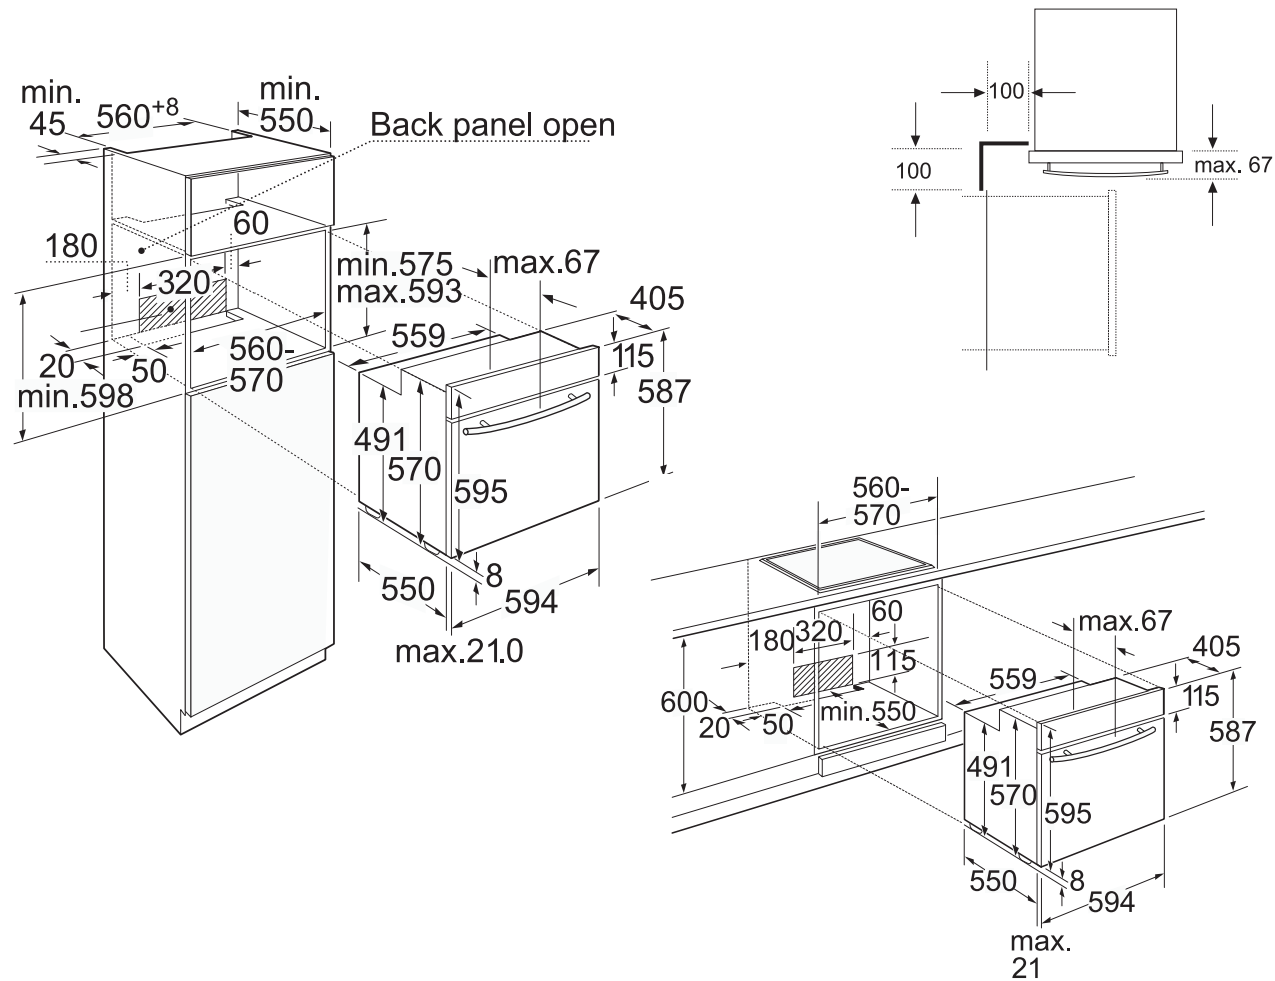

Series 2 Single oven

BI5M42

www.neff.co.uk

The line drawings are provided as a guide to general dimensions only and are subject to amendment without prior notice. For full dimensional and installation details please refer to the documentation supplied with the appliance.