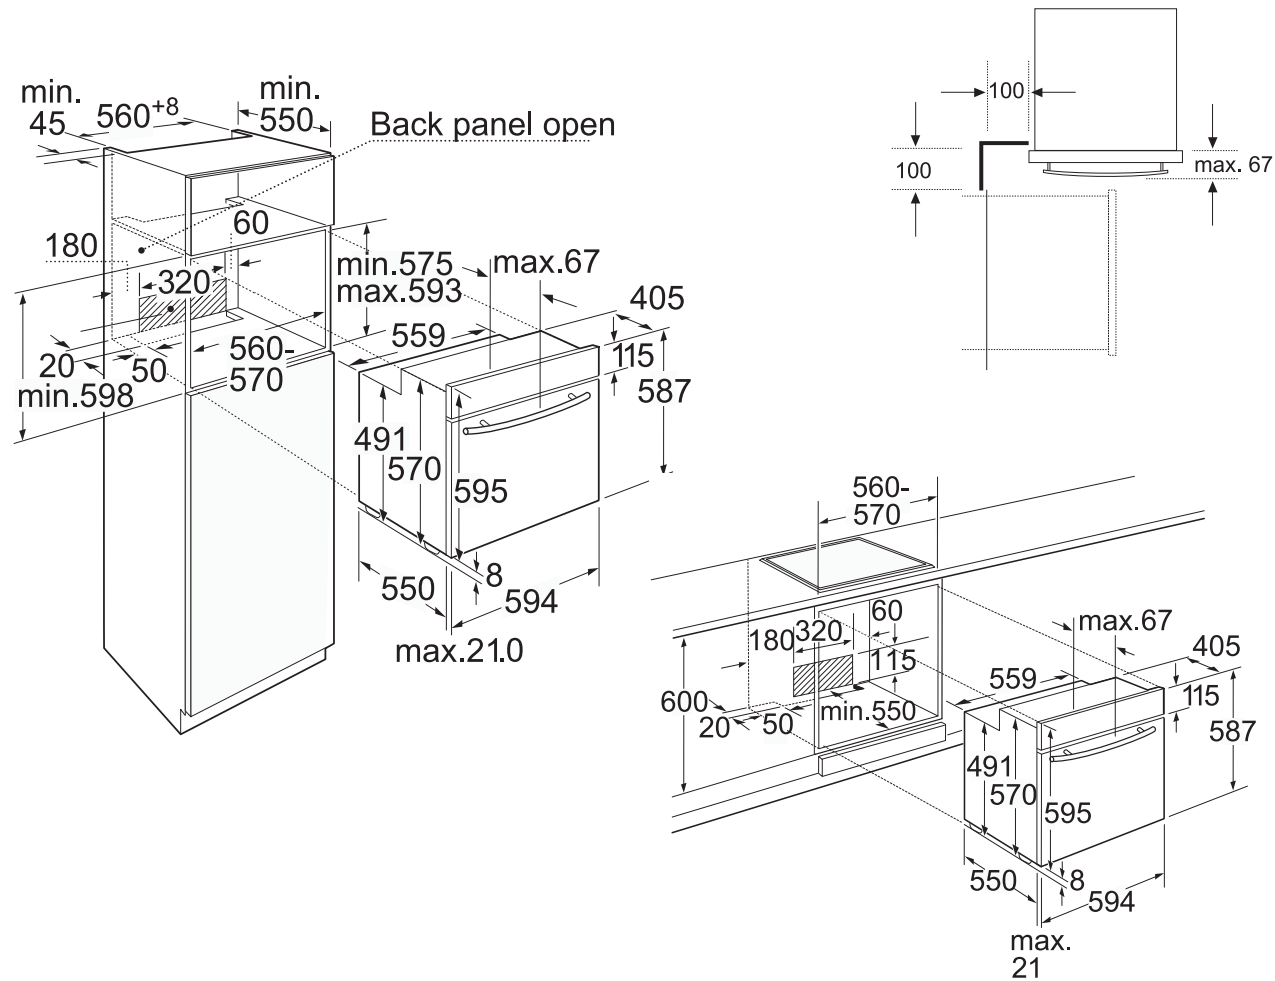

Series 5 Single oven

BI6P42

www.neff.co.uk

The line drawings are provided as a guide to general dimensions only and are subject to amendment without prior notice. For full dimensional and installation details please refer to the documentation supplied with the appliance.