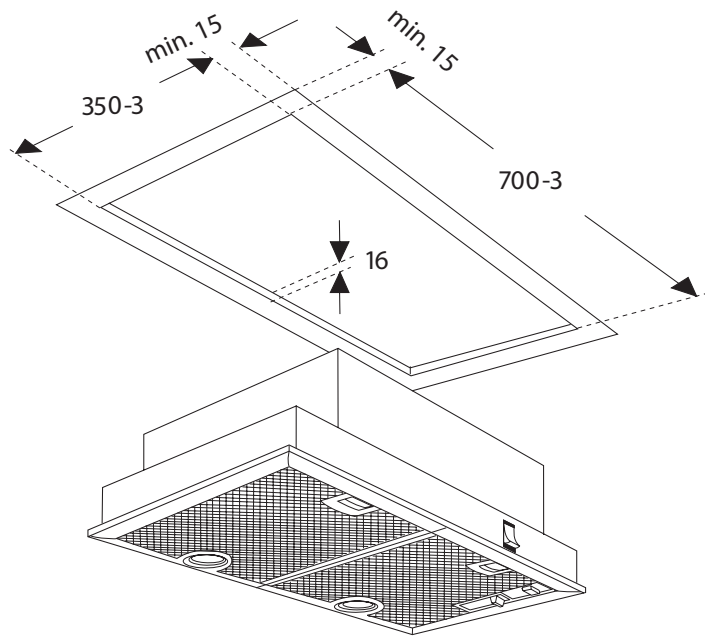

Canopy hood

D5855

www.neff.co.uk

The line drawings are provided as a guide to general dimensions only and are subject to amendment without prior notice. For full dimensional and installation details please refer to the documentation supplied with the appliance.