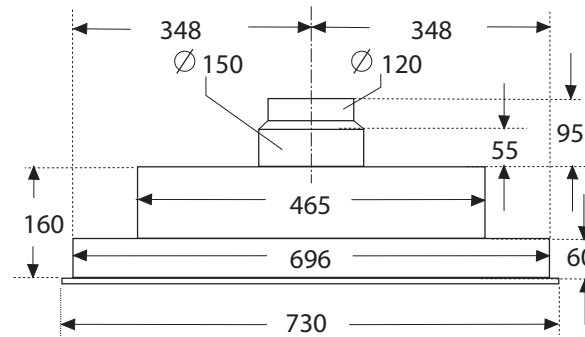

Canopy hood

D5855

www.neff.co.uk

The line drawings are provided as a guide to general dimensions only and are subject to amendment without prior notice. For full dimensional and installation details please refer to the documentation supplied with the appliance.