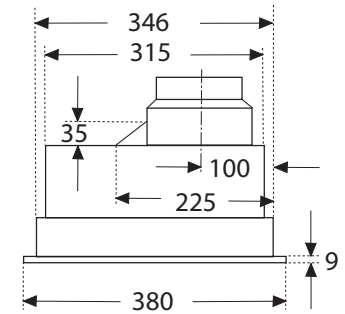

Canopy hood

D5855

www.neff.co.uk

The line drawings are provided as a guide to general dimensions only and are subject to amendment without prior notice. For full dimensional and installation details please refer to the documentation supplied with the appliance.