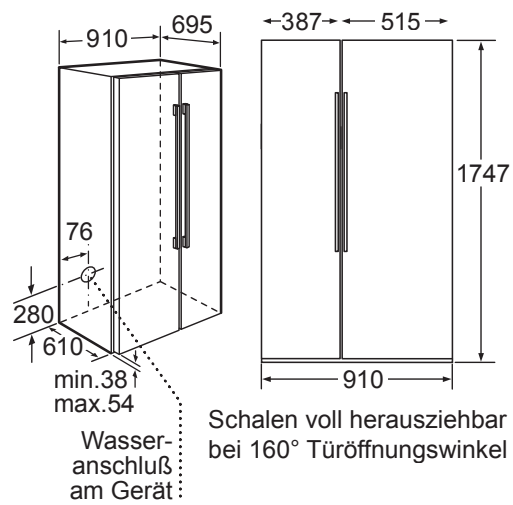

American style fridge freezer

K5920

Schalen voll herausziehbar
bei 160° Türöffnungswinkel

The line drawings are provided as a guide to general dimensions only and are subject to amendment without prior notice.
For full dimensional and installation details please refer to the documentation supplied with the appliance.