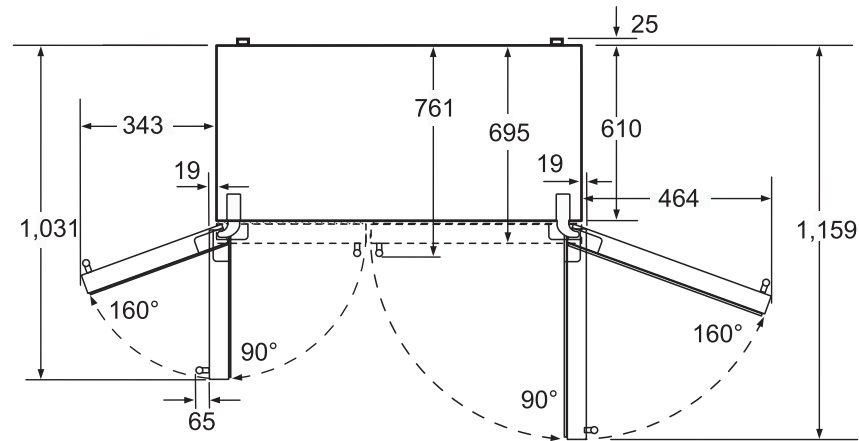

American style fridge freezer

K5920

Schalen voll herausziehbar
bei 160° Türöffnungswinkel

The line drawings are provided as a guide to general dimensions only and are subject to amendment without prior notice.
For full dimensional and installation details please refer to the documentation supplied with the appliance.