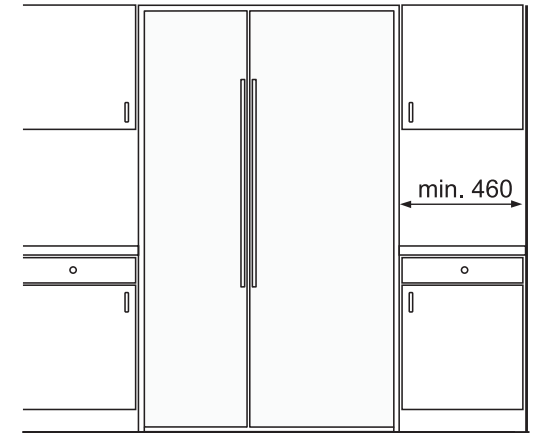

American style fridge freezer

K5920

Schalen voll herausziehbar
bei 160° Türöffnungswinkel

The line drawings are provided as a guide to general dimensions only and are subject to amendment without prior notice.
For full dimensional and installation details please refer to the documentation supplied with the appliance.