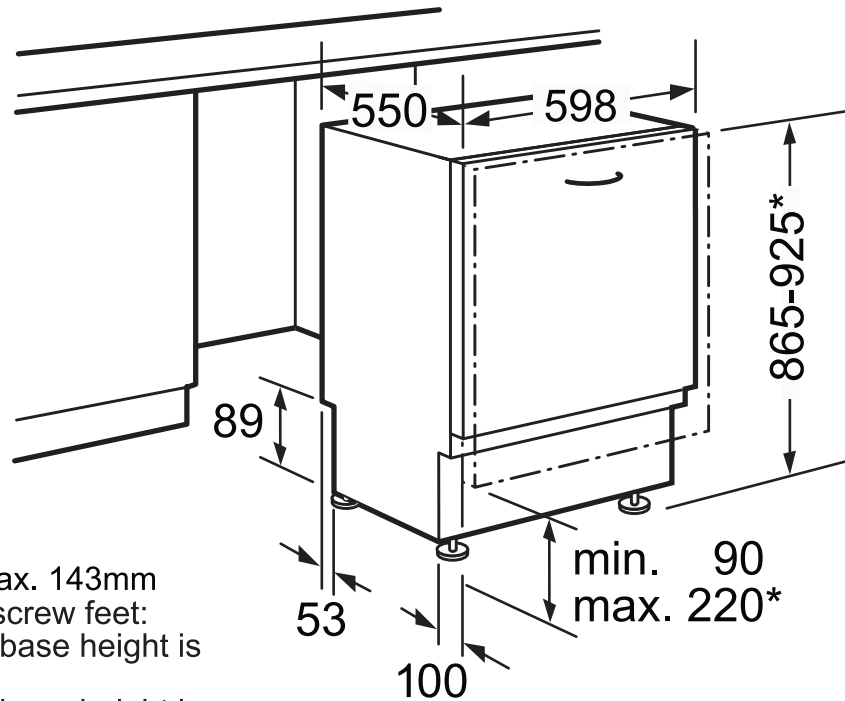

Series 4 Fully integrated

S52M69XIGB

www.neff.co.uk

- ** Stainless steel fascia up to max. 143mm
- * Because of height-adjustable screw feet:
when appliance height is 865, base height is 90-160mm
when appliance height is 925, base height is 150-220mm

The line drawings are provided as a guide to general dimensions only and are subject to amendment without prior notice.
For full dimensional and installation details please refer to the documentation supplied with the appliance.