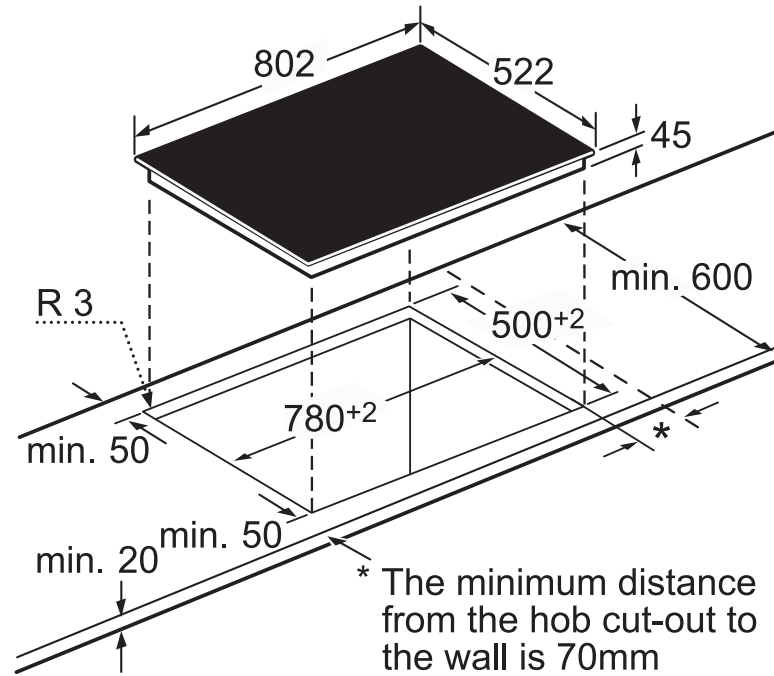

Series 2 Extra wide ceramic hob

T12D80

www.neff.co.uk

The line drawings are provided as a guide to general dimensions only and are subject to amendment without prior notice. For full dimensional and installation details please refer to the documentation supplied with the appliance.