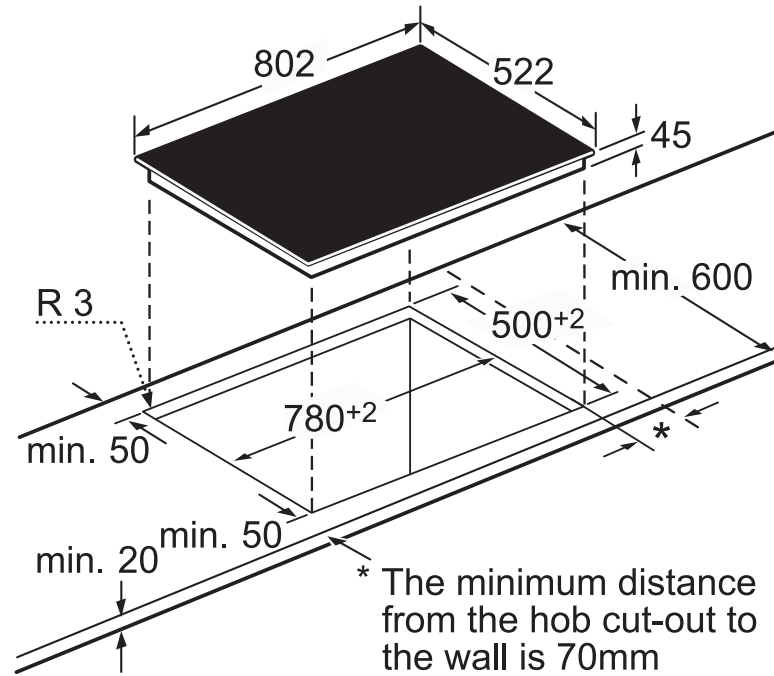

# Series 2 Extra wide ceramic hob

T12D80

[www.neff.co.uk](http://www.neff.co.uk)

The line drawings are provided as a guide to general dimensions only and are subject to amendment without prior notice. For full dimensional and installation details please refer to the documentation supplied with the appliance.