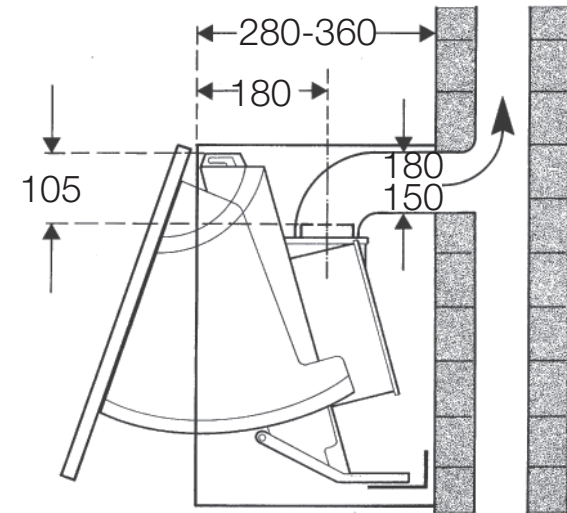

Integrated hood

D2615

www.neff.co.uk

The line drawings are provided as a guide to general dimensions only and are subject to amendment without prior notice. For full dimensional and installation details please refer to the documentation supplied with the appliance.