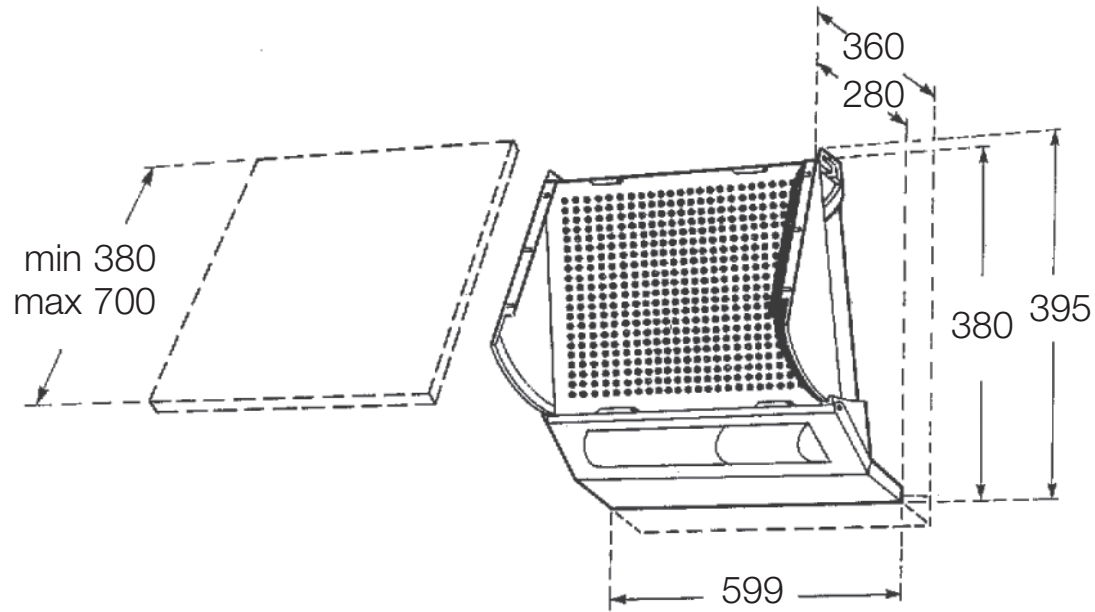

Integrated hood

D2615

www.neff.co.uk

The line drawings are provided as a guide to general dimensions only and are subject to amendment without prior notice. For full dimensional and installation details please refer to the documentation supplied with the appliance.