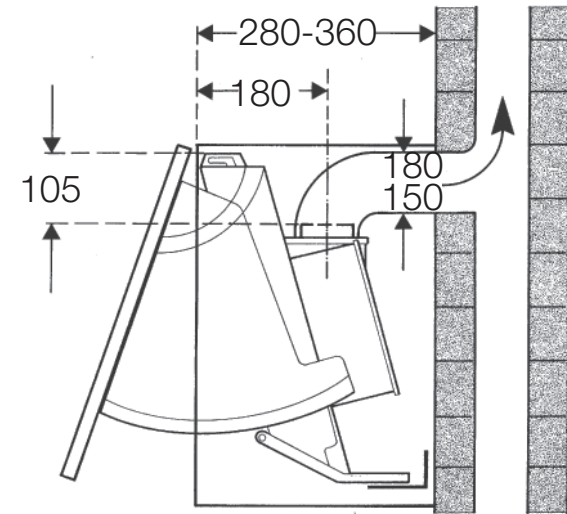

Integrated hood

D2664

www.neff.co.uk

The line drawings are provided as a guide to general dimensions only and are subject to amendment without prior notice. For full dimensional and installation details please refer to the documentation supplied with the appliance.