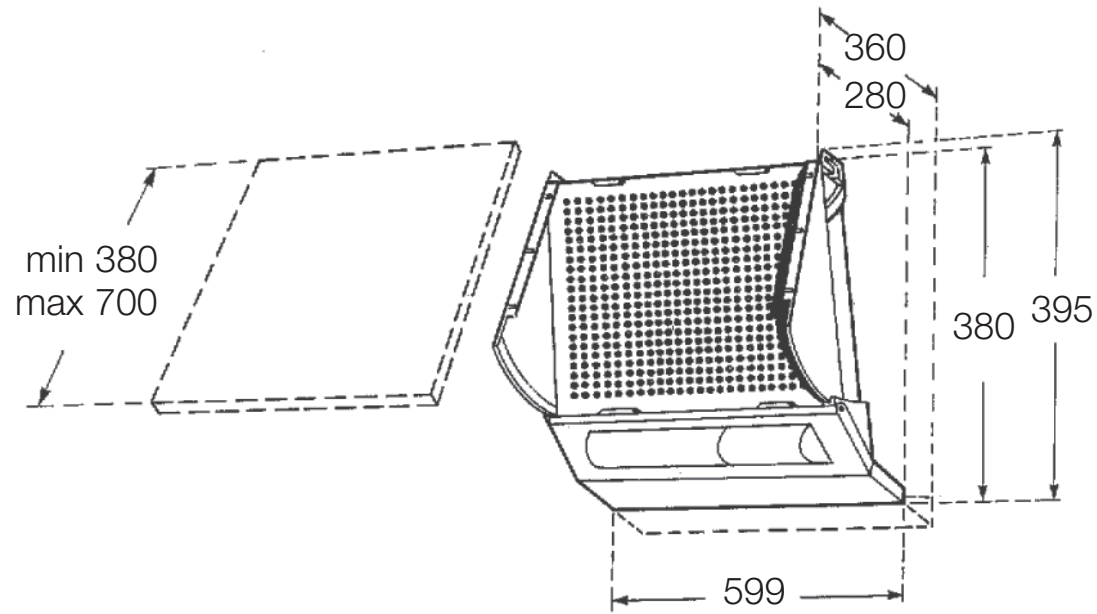

Integrated hood

D2664

www.neff.co.uk

The line drawings are provided as a guide to general dimensions only and are subject to amendment without prior notice. For full dimensional and installation details please refer to the documentation supplied with the appliance.