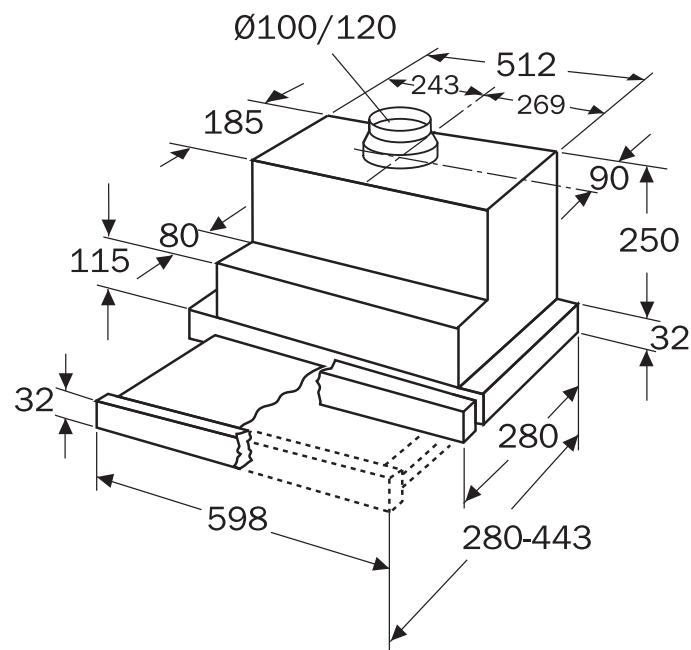

Telescopic hood

D4618

www.neff.co.uk

The line drawings are provided as a guide to general dimensions only and are subject to amendment without prior notice. For full dimensional and installation details please refer to the documentation supplied with the appliance.