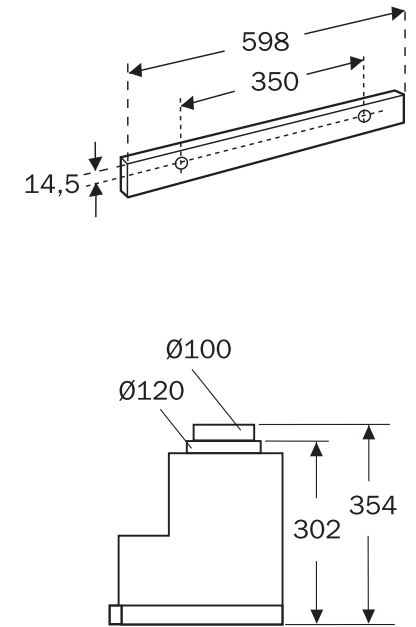

Telescopic hood

D4618

www.neff.co.uk

The line drawings are provided as a guide to general dimensions only and are subject to amendment without prior notice. For full dimensional and installation details please refer to the documentation supplied with the appliance.