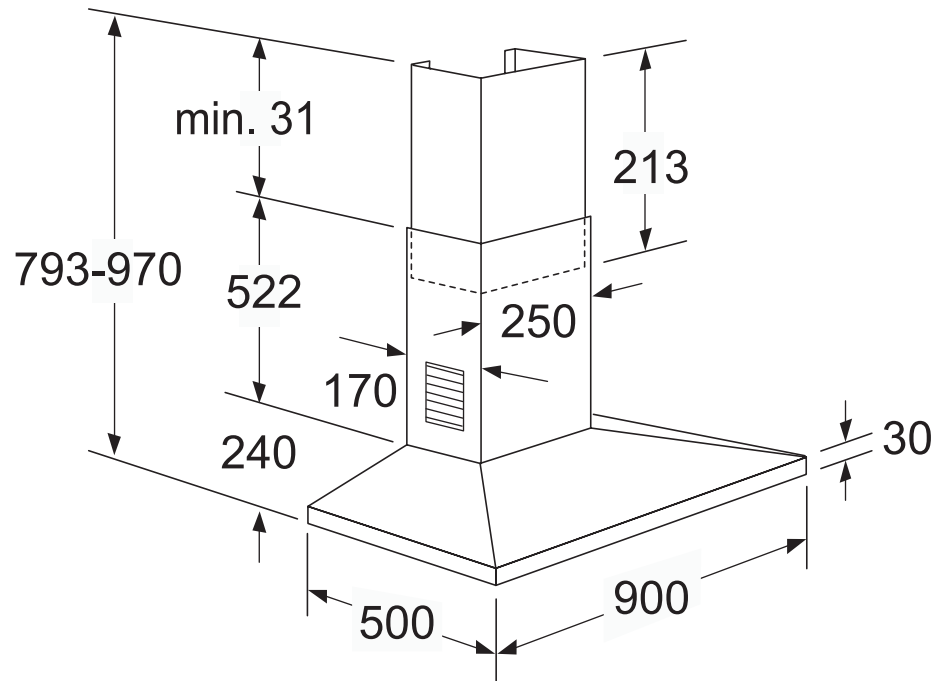

Series I Extra wide chimney hoods

D69B20

www.neff.co.uk

The line drawings are provided as a guide to general dimensions only and are subject to amendment without prior notice. For full dimensional and installation details please refer to the documentation supplied with the appliance.