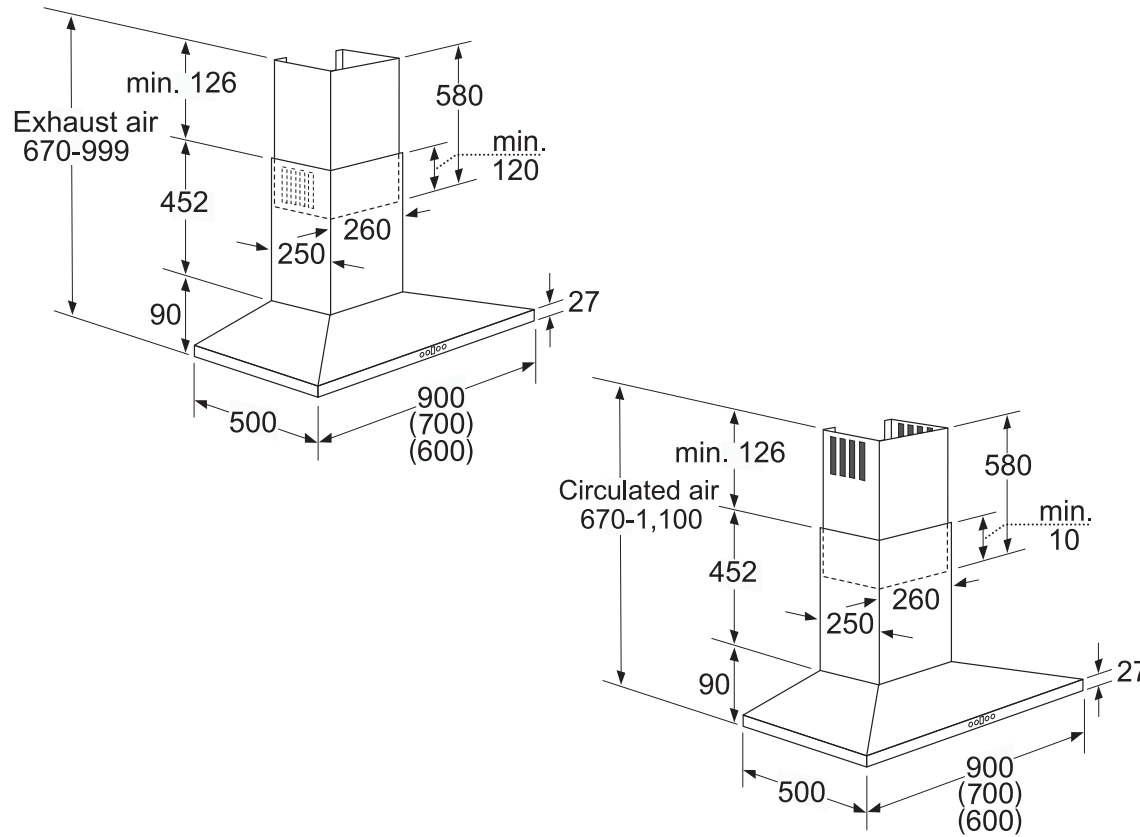

Series 2 Extra wide chimney hoods

D69S23

www.neff.co.uk

The line drawings are provided as a guide to general dimensions only and are subject to amendment without prior notice. For full dimensional and installation details please refer to the documentation supplied with the appliance.