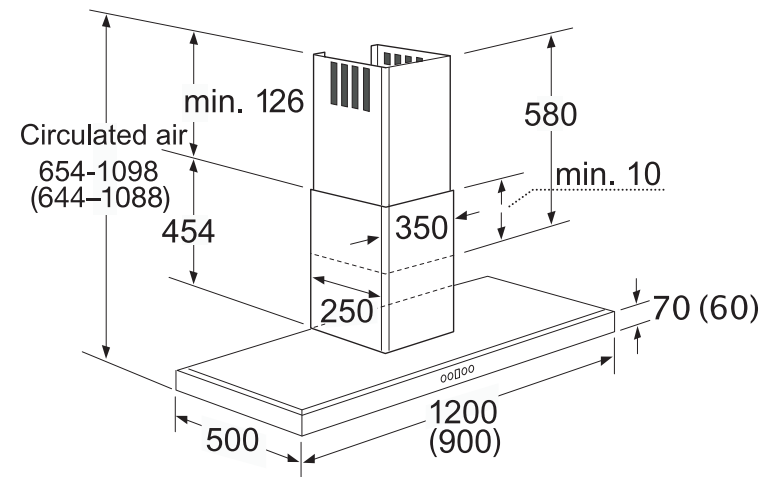

# Series 5 Extra wide chimney hoods

D72F58

The line drawings are provided as a guide to general dimensions only and are subject to amendment without prior notice. For full dimensional and installation details please refer to the documentation supplied with the appliance.