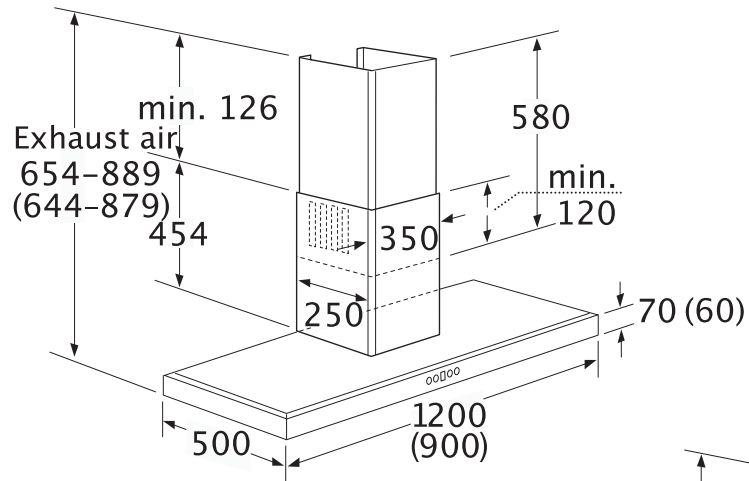

# Series 5 Extra wide chimney hoods

D72F58

The line drawings are provided as a guide to general dimensions only and are subject to amendment without prior notice. For full dimensional and installation details please refer to the documentation supplied with the appliance.