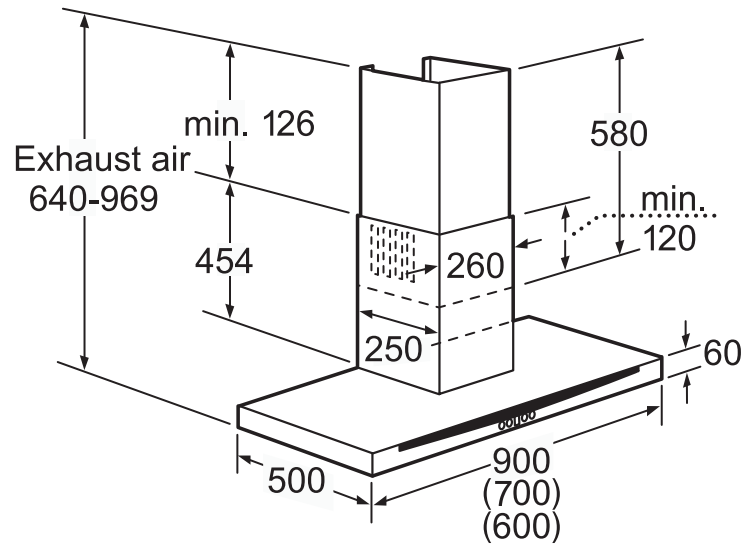

Series 2 Extra wide chimney hoods

D79M24/D77M24/D76M24

The line drawings are provided as a guide to general dimensions only and are subject to amendment without prior notice. For full dimensional and installation details please refer to the documentation supplied with the appliance.