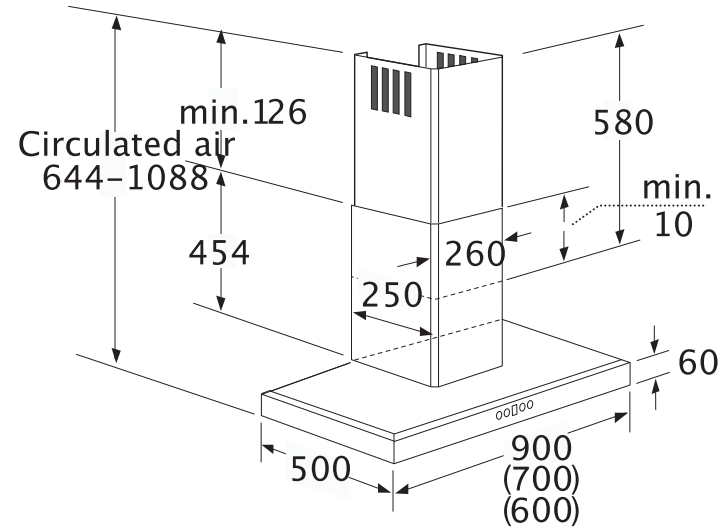

# Series 4 Extra wide chimney hoods

D79F35

The line drawings are provided as a guide to general dimensions only and are subject to amendment without prior notice. For full dimensional and installation details please refer to the documentation supplied with the appliance.