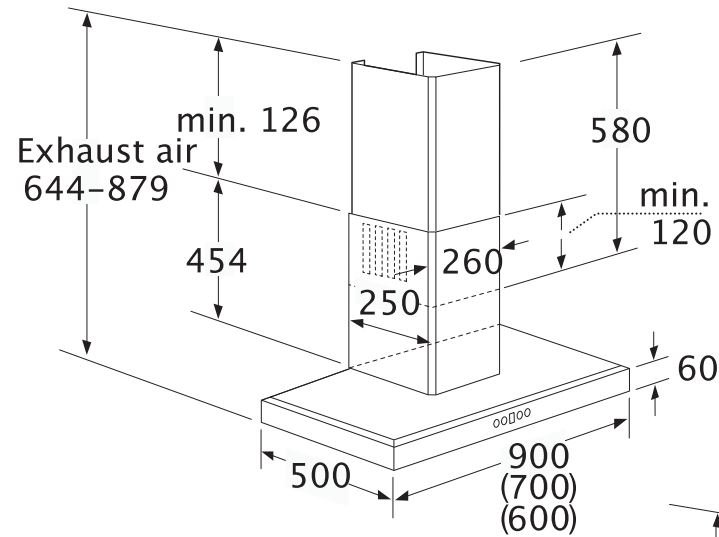

# Series 4 Extra wide chimney hoods

D79F35

The line drawings are provided as a guide to general dimensions only and are subject to amendment without prior notice. For full dimensional and installation details please refer to the documentation supplied with the appliance.