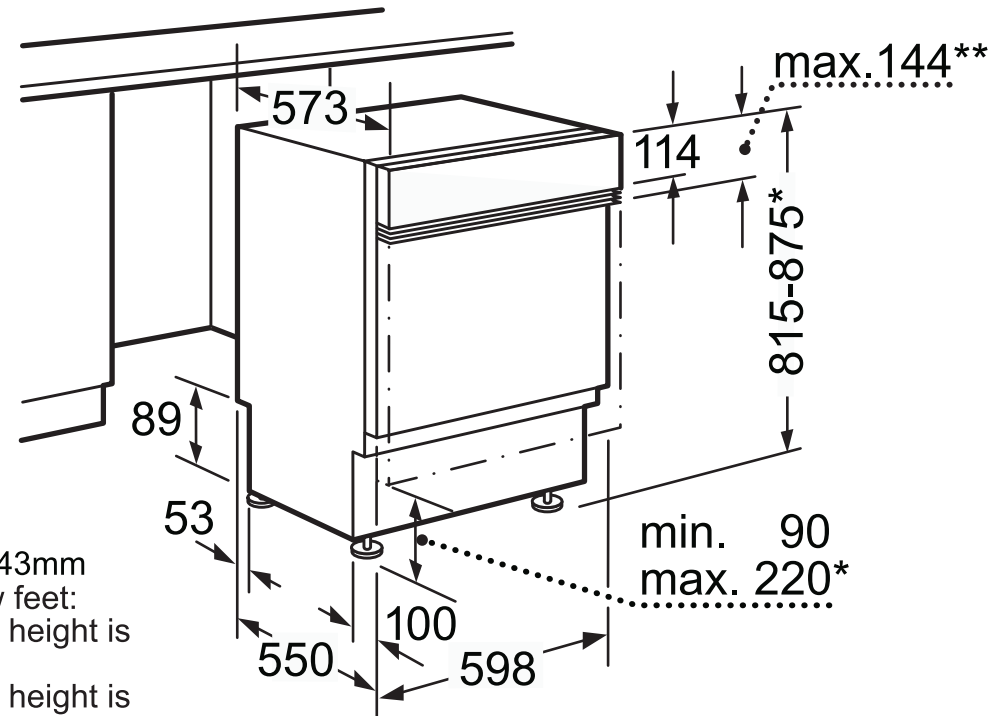

# Series 2 Semi integrated

S44E45

www.neff.co.uk

\*\* Stainless steel fascia up to max. 143mm

\* Because of height-adjustable screw feet:  
when appliance height is 815, base height is 90-160mm  
when appliance height is 875, base height is 150-220mm

The line drawings are provided as a guide to general dimensions only and are subject to amendment without prior notice. For full dimensional and installation details please refer to the documentation supplied with the appliance.