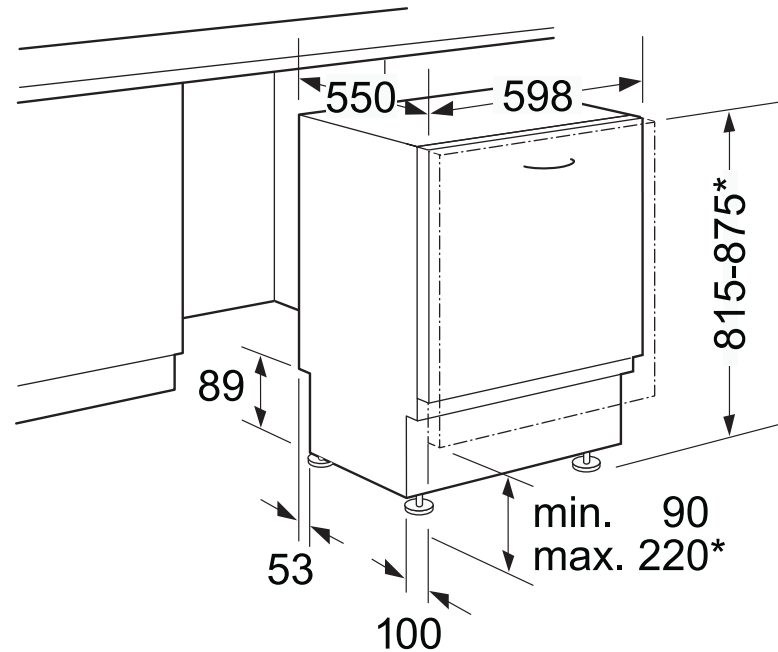

Series 5 Fully integrated

S5IT69

www.neff.co.uk

* Because of height-adjustable screw feet:
when appliance height is 815, base height is 90-160mm
when appliance height is 875, base height is 150-220mm

The line drawings are provided as a guide to general dimensions only and are subject to amendment without prior notice.
For full dimensional and installation details please refer to the documentation supplied with the appliance.