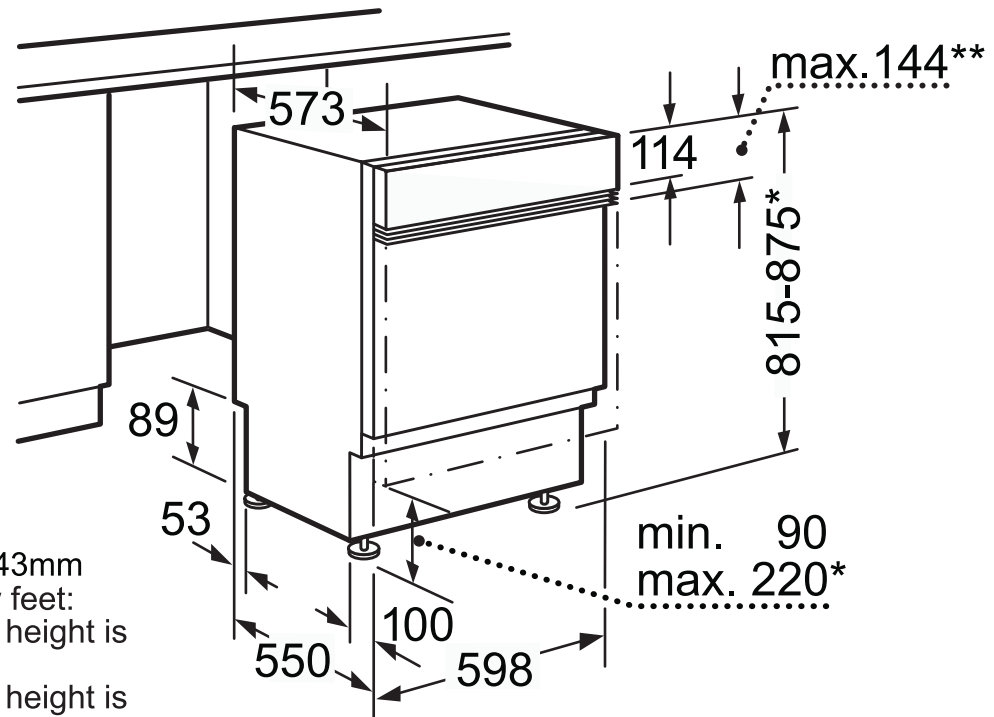

Series 3 Semi integrated

S4IM50

www.neff.co.uk

** Stainless steel fascia up to max. 143mm
* Because of height-adjustable screw feet:
when appliance height is 815, base height is 90-160mm
when appliance height is 875, base height is 150-220mm

The line drawings are provided as a guide to general dimensions only and are subject to amendment without prior notice. For full dimensional and installation details please refer to the documentation supplied with the appliance.