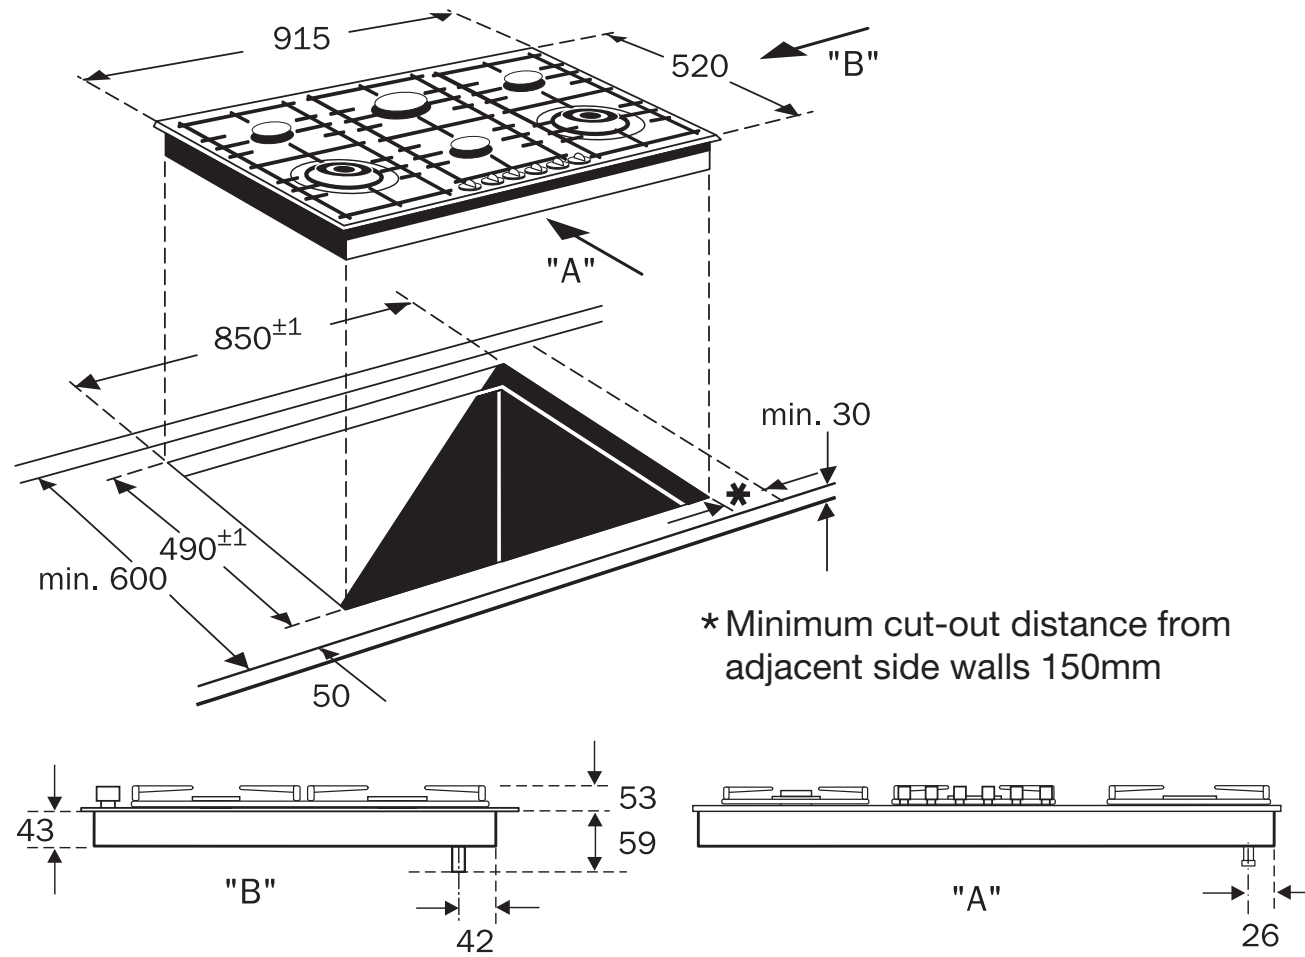

Series 4. Extra wide gas hob

T29R8

The line drawings are provided as a guide to general dimensions only and are subject to amendment without prior notice. For full dimensional and installation details please refer to the documentation supplied with the appliance.