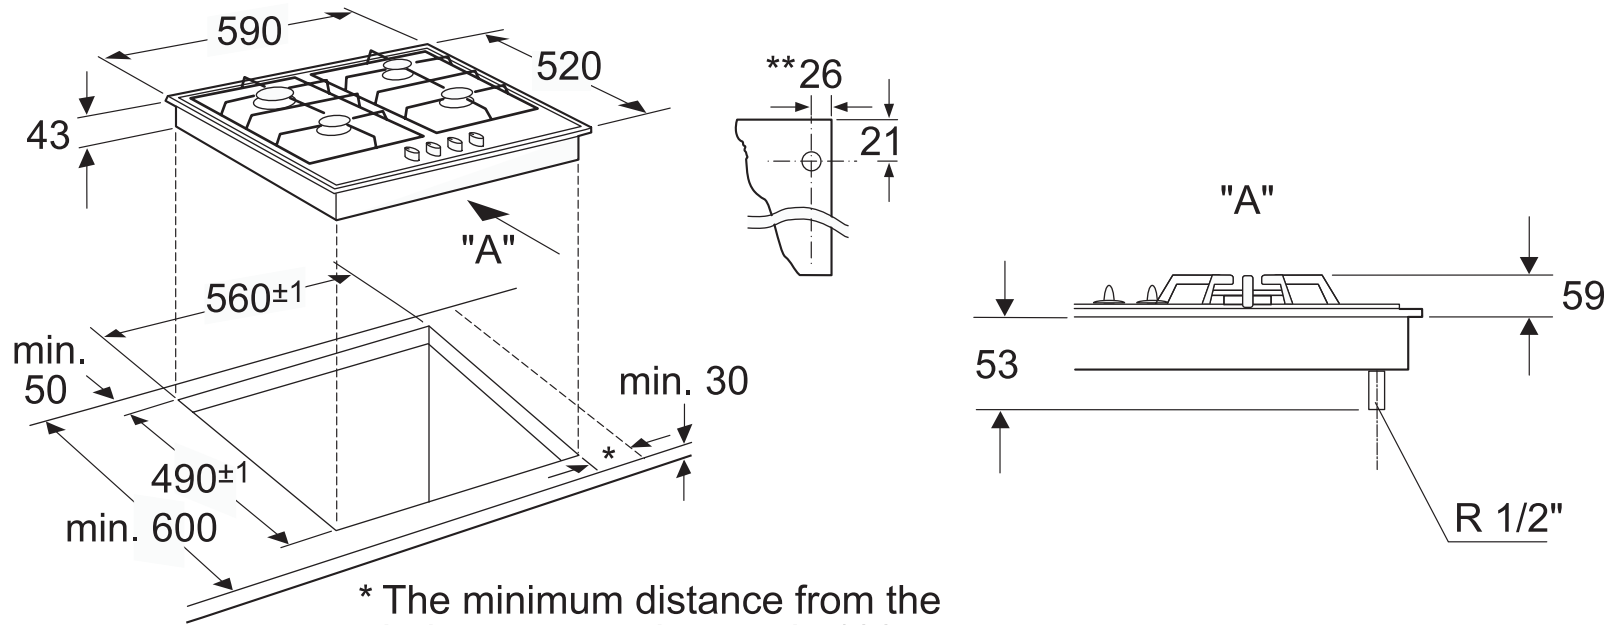

Series 2. Gas hob on tempered glass

T62S26

* The minimum distance from the hob cut-out to the wall is 100mm

** Position of the gas connection in the cut-out

The line drawings are provided as a guide to general dimensions only and are subject to amendment without prior notice. For full dimensional and installation details please refer to the documentation supplied with the appliance.