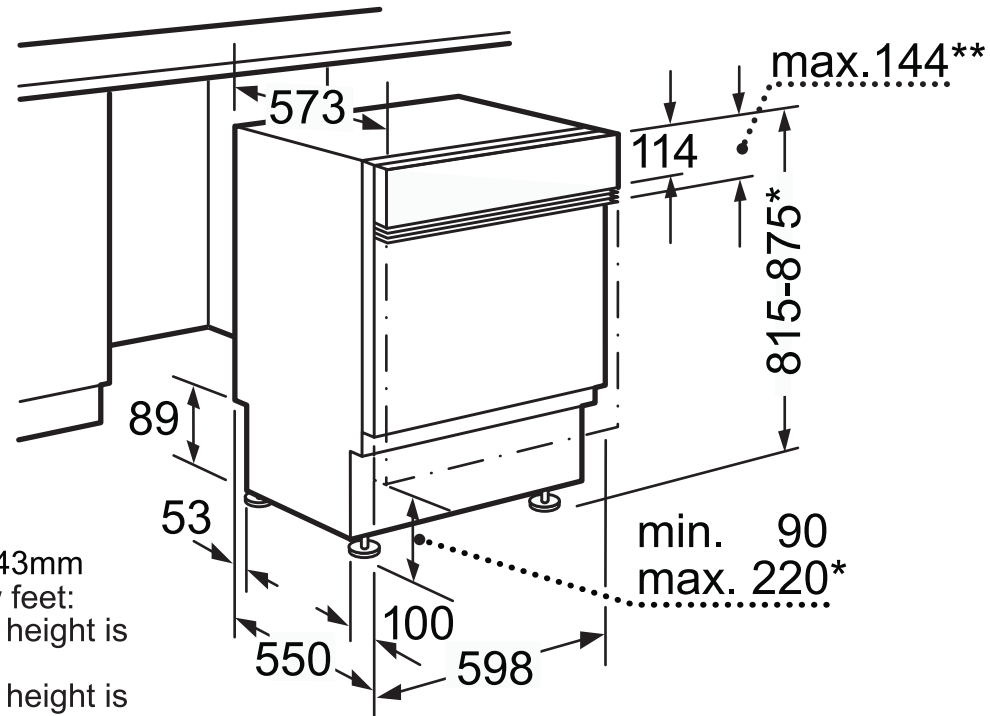

Series 2. Semi integrated dishwasher

S44E45

- ** Stainless steel fascia up to max. 143mm
- * Because of height-adjustable screw feet:
when appliance height is 815, base height is 90-160mm
when appliance height is 875, base height is 150-220mm

The line drawings are provided as a guide to general dimensions only and are subject to amendment without prior notice. For full dimensional and installation details please refer to the documentation supplied with the appliance.