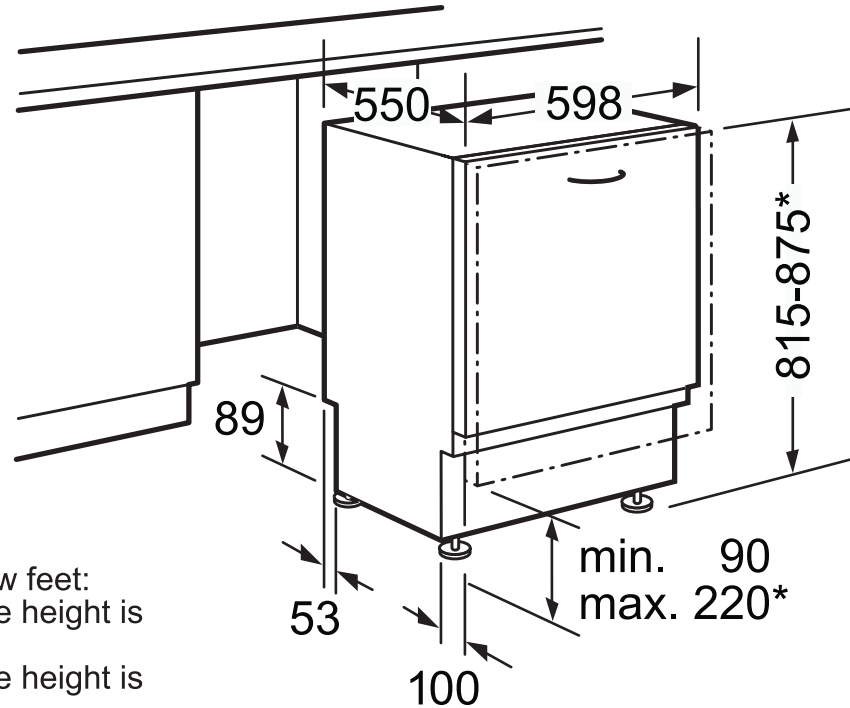

Series 2. Fully integrated dishwasher

S54M45X0

* Because of height-adjustable screw feet:
when appliance height is 815, base height is 90-160mm
when appliance height is 875, base height is 150-220mm

The line drawings are provided as a guide to general dimensions only and are subject to amendment without prior notice. For full dimensional and installation details please refer to the documentation supplied with the appliance.