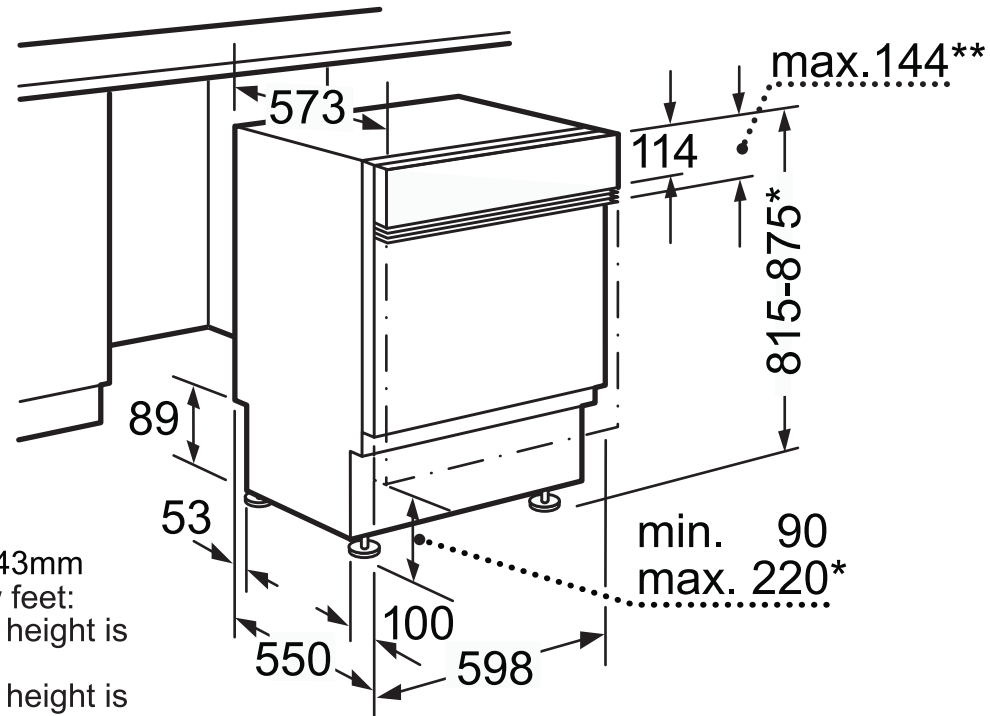

Series 3. Semi integrated dishwasher

S41M50

- ** Stainless steel fascia up to max. 143mm
- * Because of height-adjustable screw feet:
when appliance height is 815, base height is 90-160mm
when appliance height is 875, base height is 150-220mm

The line drawings are provided as a guide to general dimensions only and are subject to amendment without prior notice. For full dimensional and installation details please refer to the documentation supplied with the appliance.