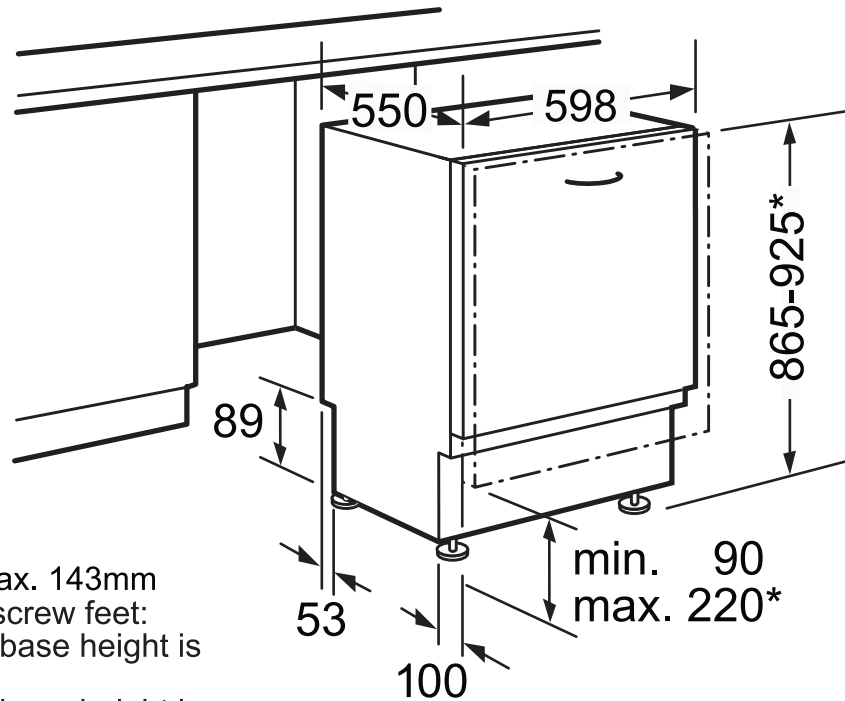

Series 3. Fully integrated dishwasher

S52E50X1GB

- ** Stainless steel fascia up to max. 143mm
- * Because of height-adjustable screw feet:
when appliance height is 865, base height is 90-160mm
when appliance height is 925, base height is 150-220mm

The line drawings are provided as a guide to general dimensions only and are subject to amendment without prior notice. For full dimensional and installation details please refer to the documentation supplied with the appliance.