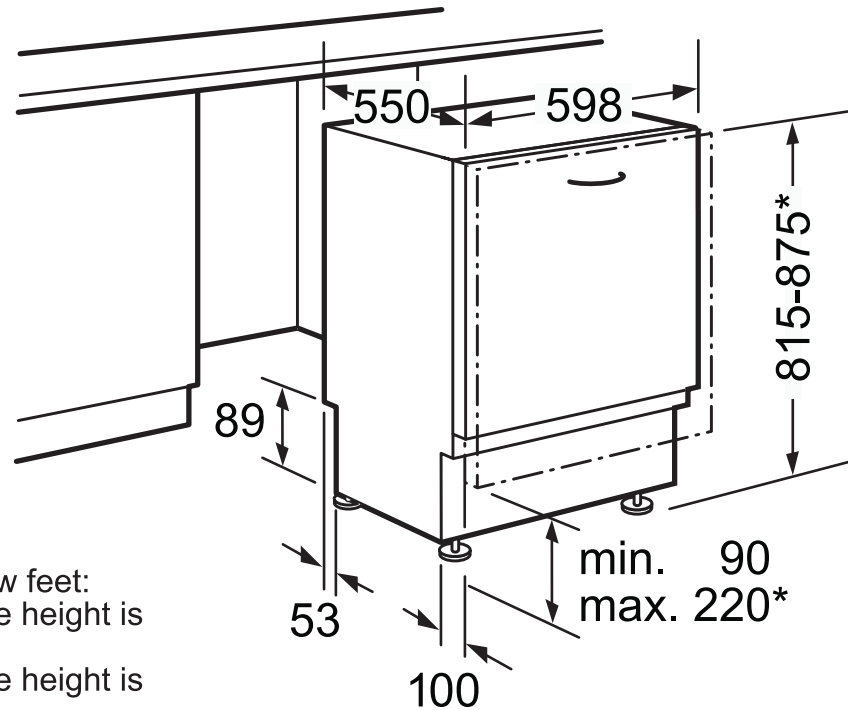

Series 3. Fully integrated dishwasher

S51E50X0GB

* Because of height-adjustable screw feet:
when appliance height is 815, base height is 90-160mm
when appliance height is 875, base height is 150-220mm

The line drawings are provided as a guide to general dimensions only and are subject to amendment without prior notice. For full dimensional and installation details please refer to the documentation supplied with the appliance.