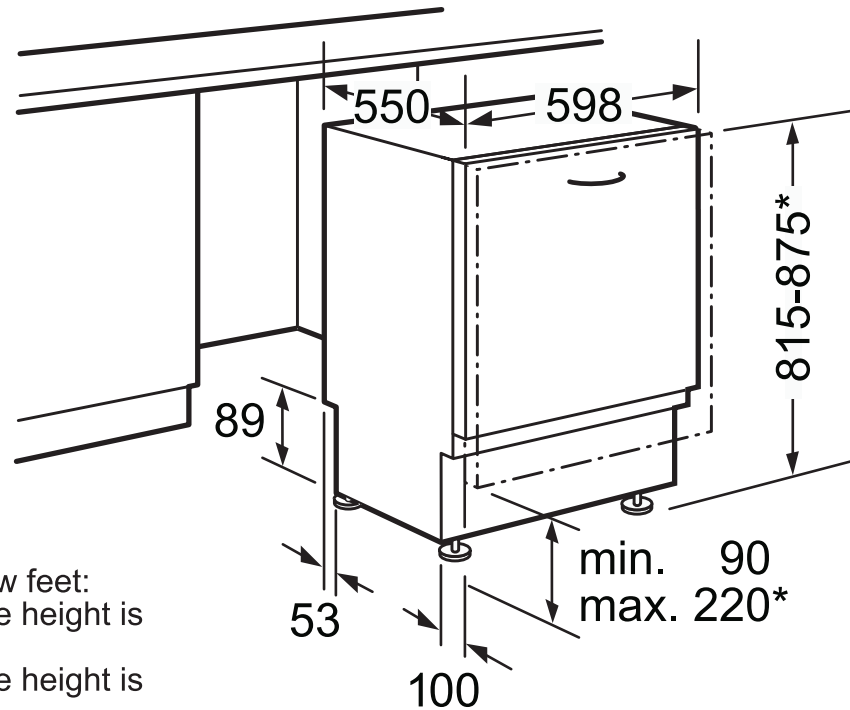

# Series 3. Fully integrated dishwasher

S51E50X0GB

\* Because of height-adjustable screw feet:  
when appliance height is 815, base height is 90-160mm  
when appliance height is 875, base height is 150-220mm

The line drawings are provided as a guide to general dimensions only and are subject to amendment without prior notice. For full dimensional and installation details please refer to the documentation supplied with the appliance.