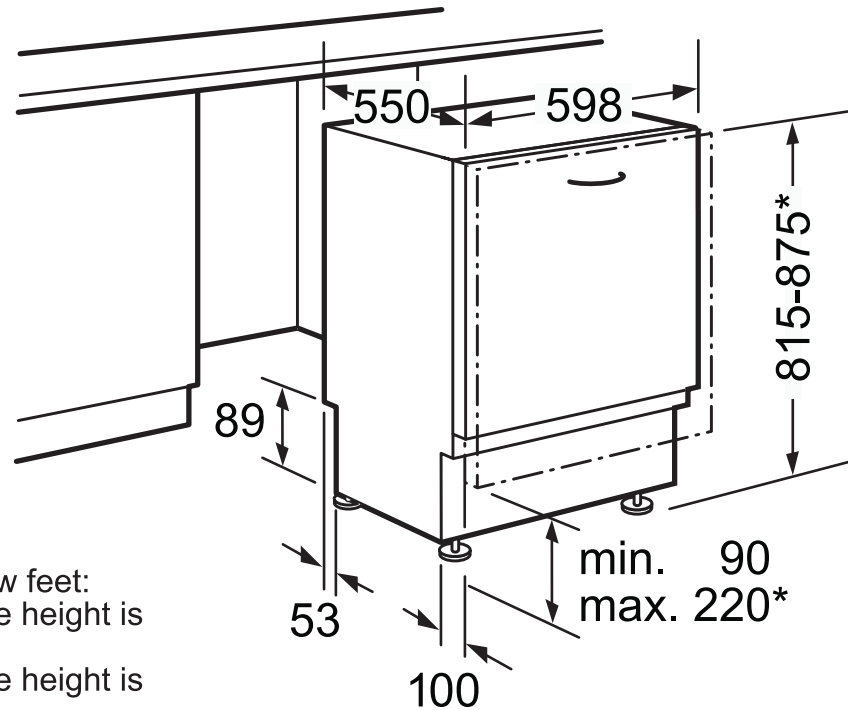

Series 3. Fully integrated dishwasher

S51M53X0GB

* Because of height-adjustable screw feet:
when appliance height is 815, base height is 90-160mm
when appliance height is 875, base height is 150-220mm

The line drawings are provided as a guide to general dimensions only and are subject to amendment without prior notice. For full dimensional and installation details please refer to the documentation supplied with the appliance.