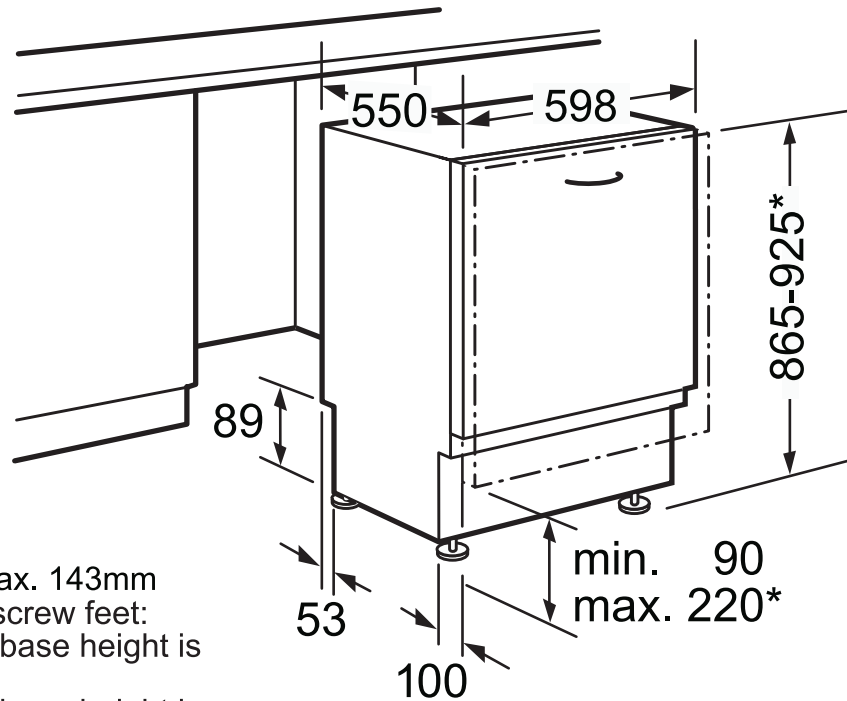

# Series 4. Fully integrated dishwasher

S52M69X1GB

- \*\* Stainless steel fascia up to max. 143mm
- \* Because of height-adjustable screw feet:  
when appliance height is 865, base height is 90-160mm  
when appliance height is 925, base height is 150-220mm

The line drawings are provided as a guide to general dimensions only and are subject to amendment without prior notice. For full dimensional and installation details please refer to the documentation supplied with the appliance.