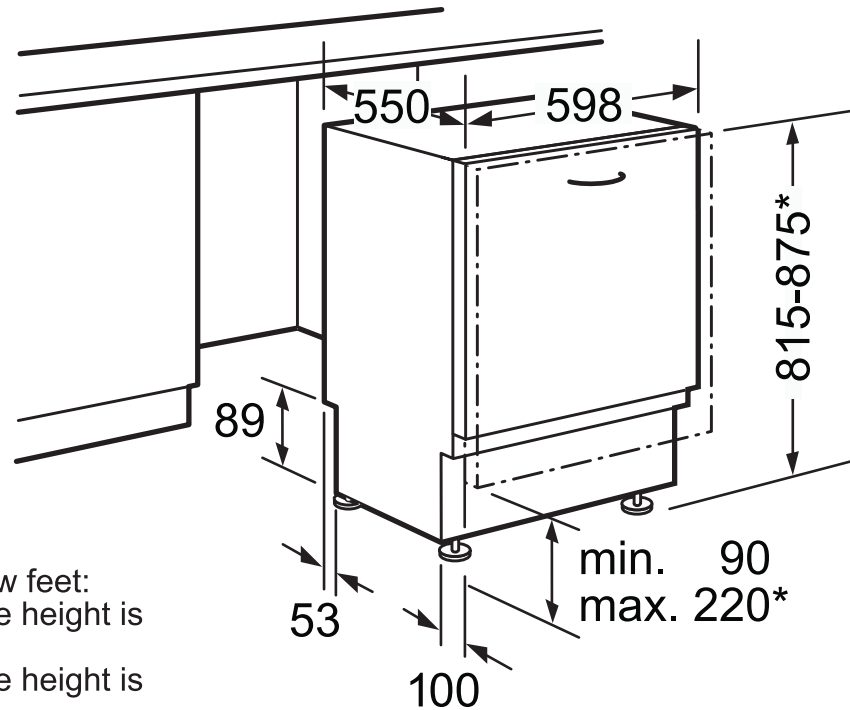

Series 5. Fully integrated dishwasher

S51T69X1GB

* Because of height-adjustable screw feet:
when appliance height is 815, base height is 90-160mm
when appliance height is 875, base height is 150-220mm

The line drawings are provided as a guide to general dimensions only and are subject to amendment without prior notice. For full dimensional and installation details please refer to the documentation supplied with the appliance.