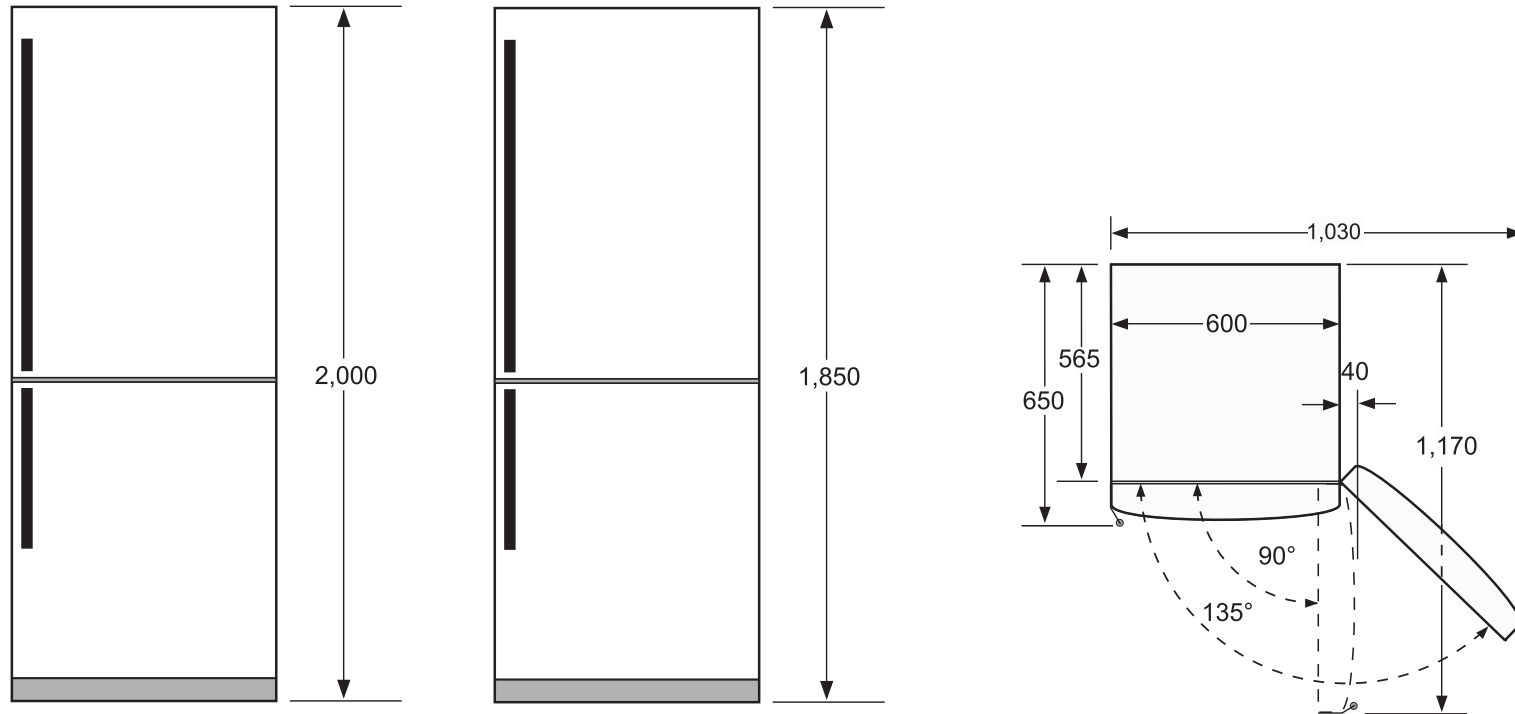

Freestanding fridge freezer

K5880

The line drawings are provided as a guide to general dimensions only and are subject to amendment without prior notice. For full dimensional and installation details please refer to the documentation supplied with the appliance.