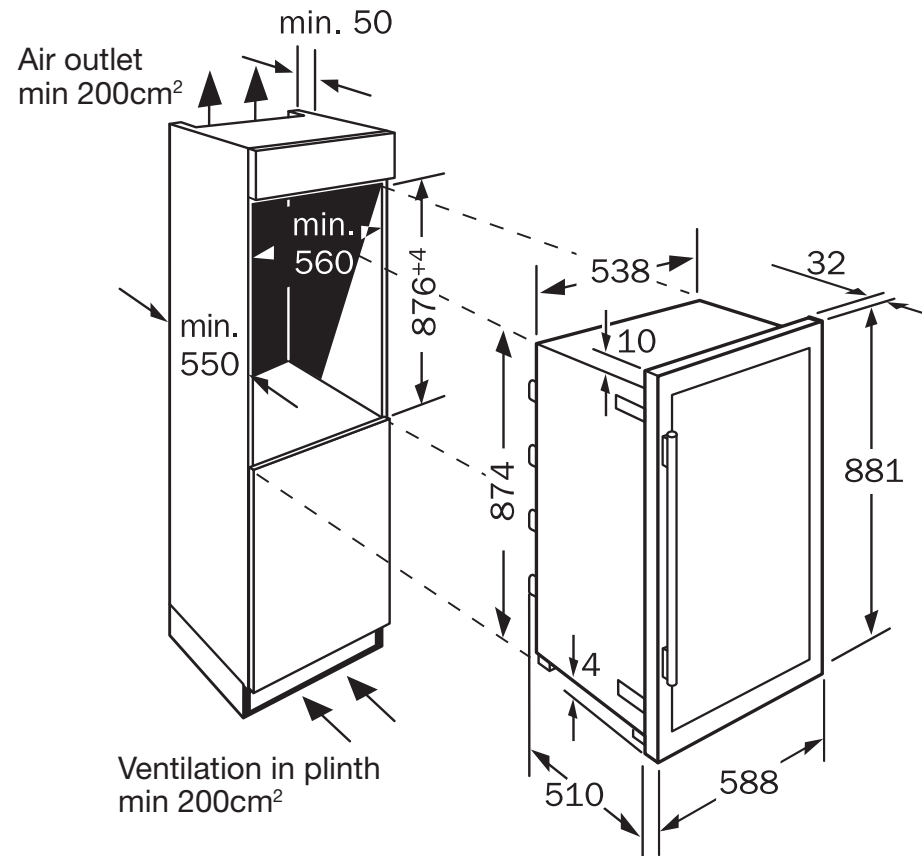

# Wine cooler

K3670

The line drawings are provided as a guide to general dimensions only and are subject to amendment without prior notice. For full dimensional and installation details please refer to the documentation supplied with the appliance.