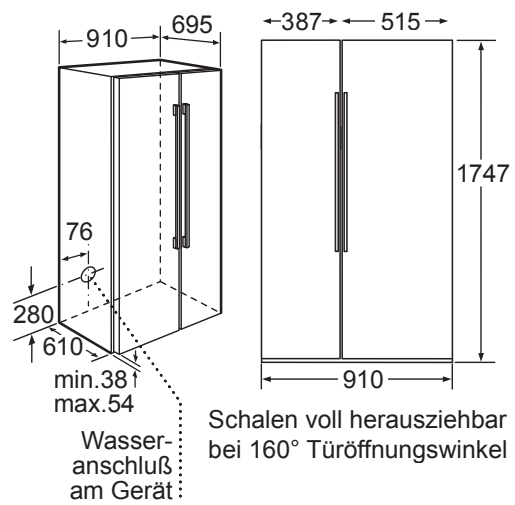

American style fridge freezer

K5930

The line drawings are provided as a guide to general dimensions only and are subject to amendment without prior notice. For full dimensional and installation details please refer to the documentation supplied with the appliance.