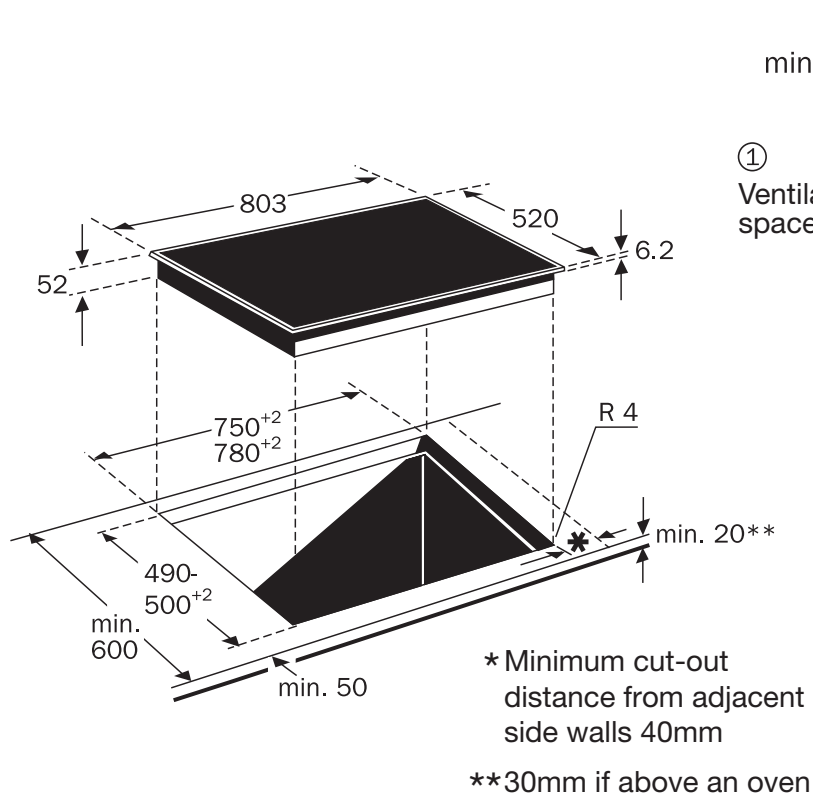

# Series 4. Extra wide induction hob

T4383

The line drawings are provided as a guide to general dimensions only and are subject to amendment without prior notice. For full dimensional and installation details please refer to the documentation supplied with the appliance.