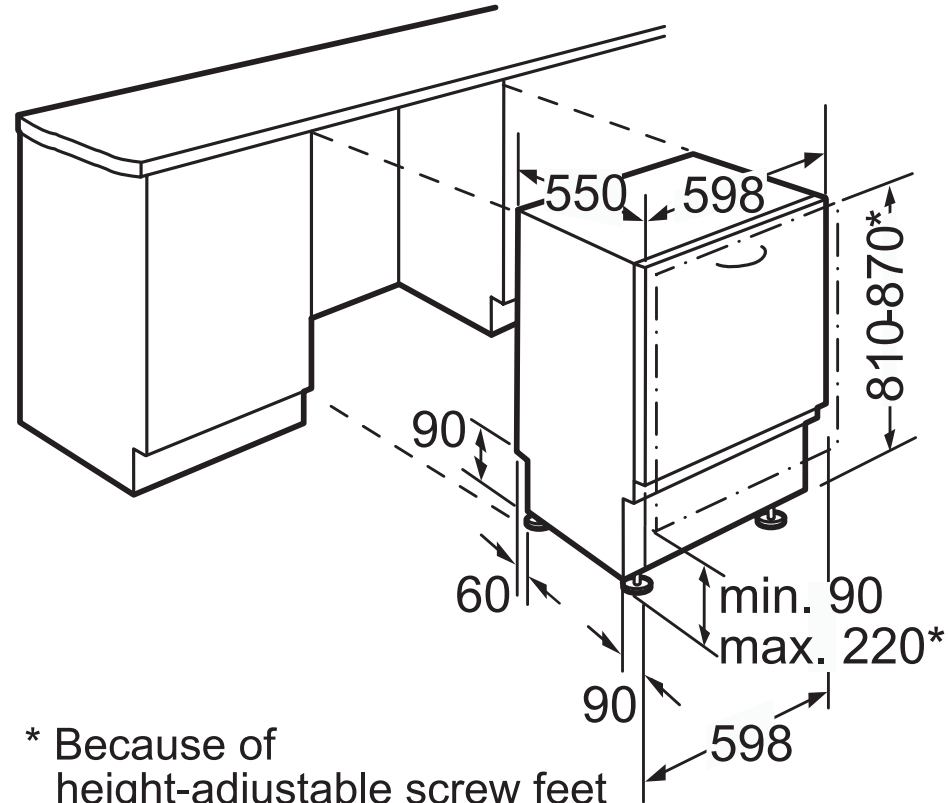

# 8. Dishwashers

S54E53X1GB

\* Because of height-adjustable screw feet  
Base height 90-160 mm when appliance height is 810 mm  
Base height 150-220 mm when appliance height is 870 mm

Measurements in mm

The line drawings are provided as a guide to general dimensions only and are subject to amendment without prior notice. For full dimensional and installation details please refer to the documentation supplied with the appliance.