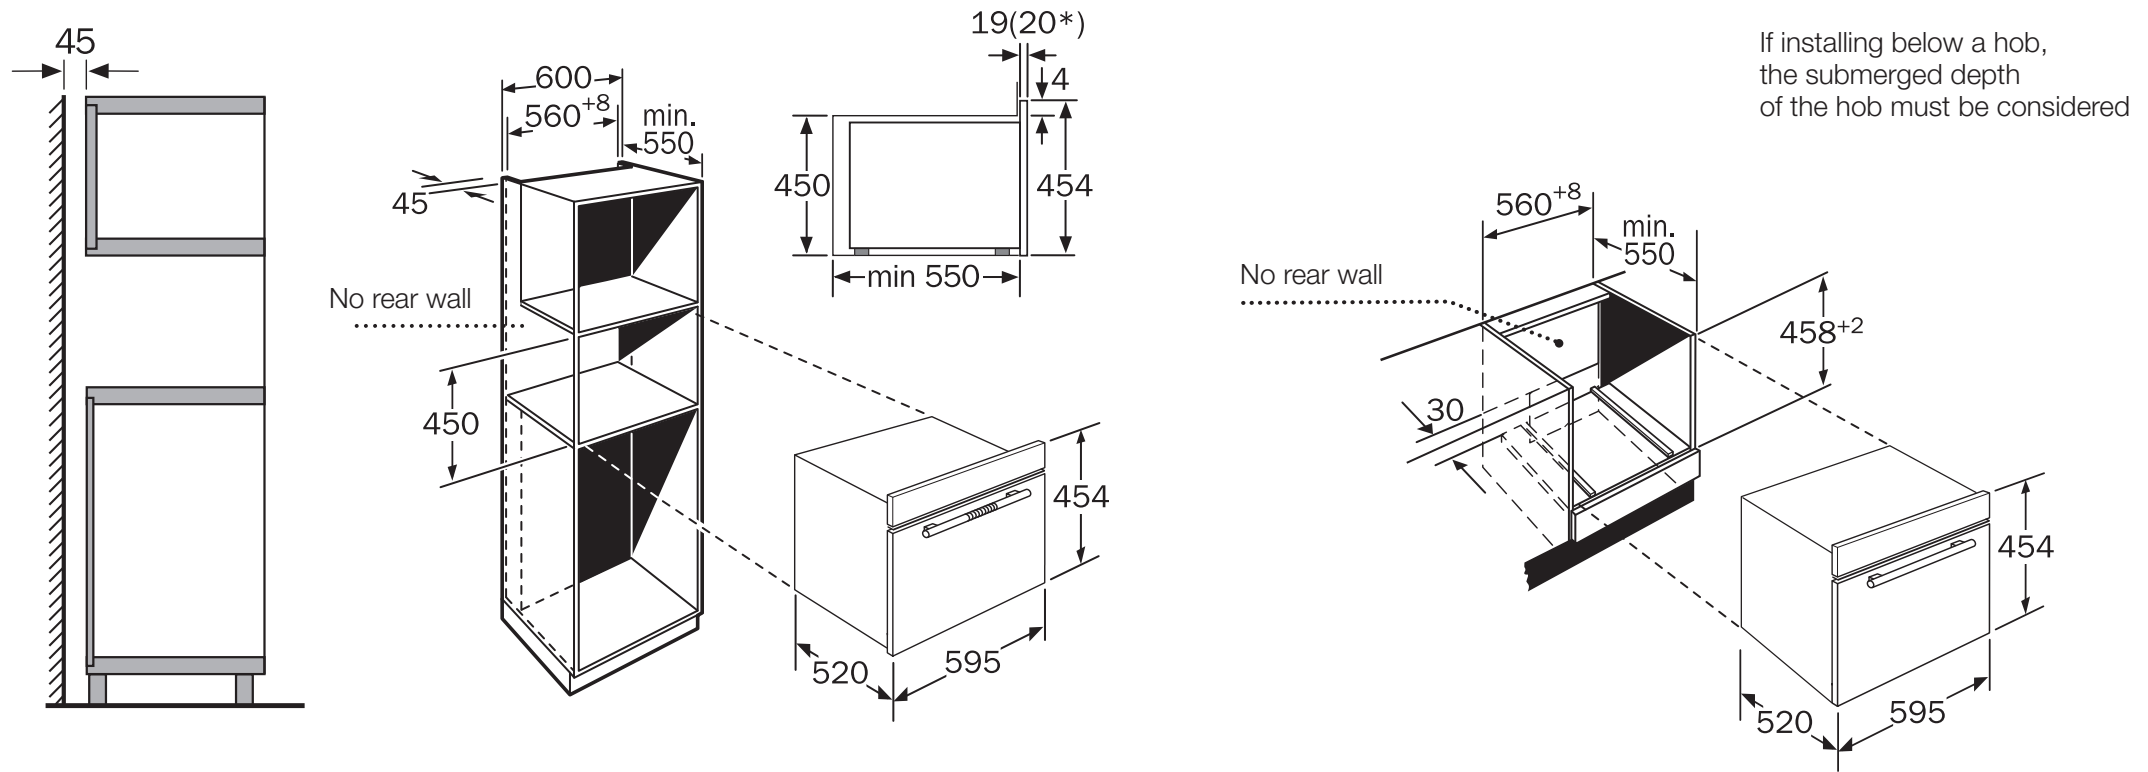

# CircoSteam combination oven

B8762

The line drawings are provided as a guide to general dimensions only and are subject to amendment without prior notice. For full dimensional and installation details please refer to the documentation supplied with the appliance.