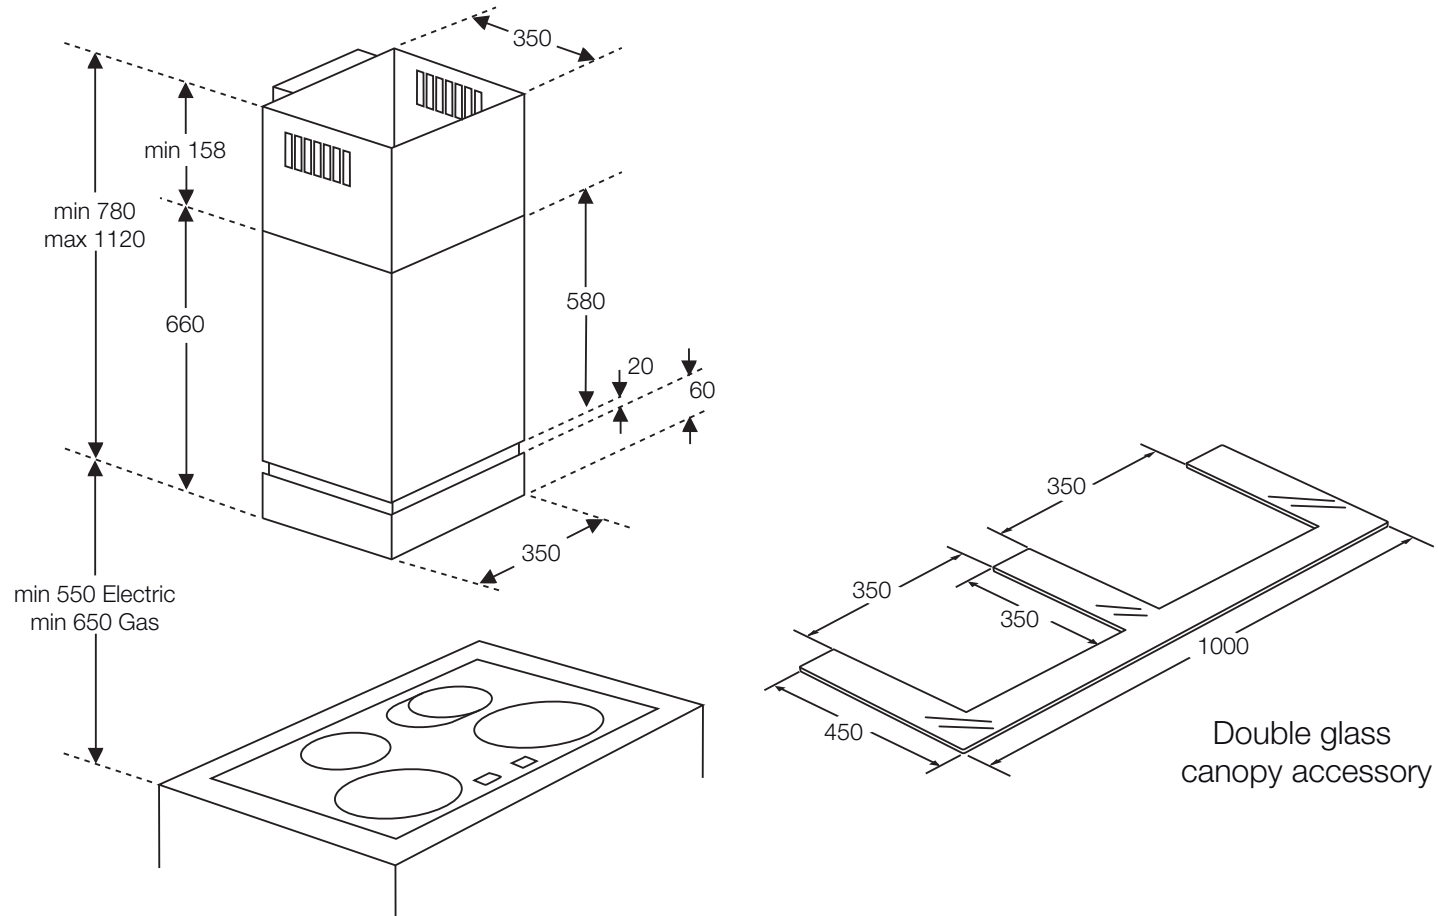

Chimney hood

D96K8

The line drawings are provided as a guide to general dimensions only and are subject to amendment without prior notice. For full dimensional and installation details please refer to the documentation supplied with the appliance.