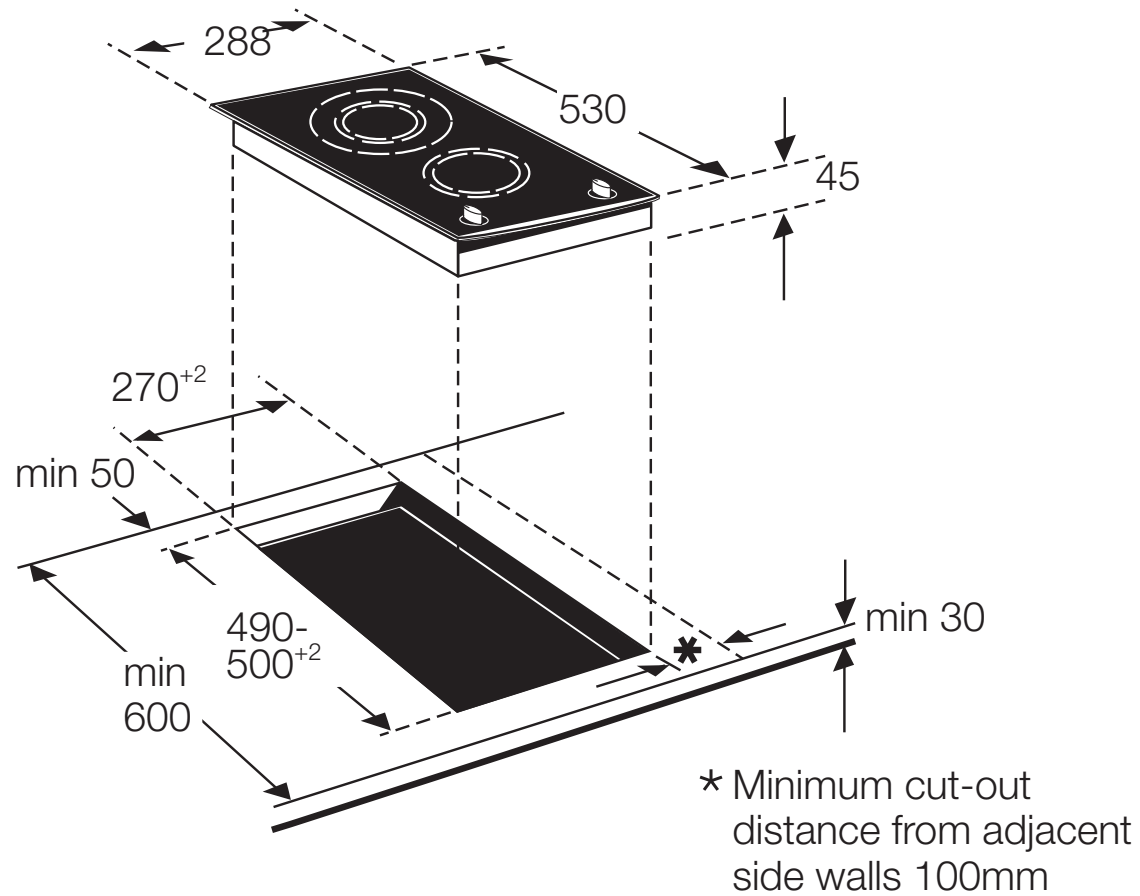

Ceramic hob

N1262

The line drawings are provided as a guide to general dimensions only and are subject to amendment without prior notice. For full dimensional and installation details please refer to the documentation supplied with the appliance.