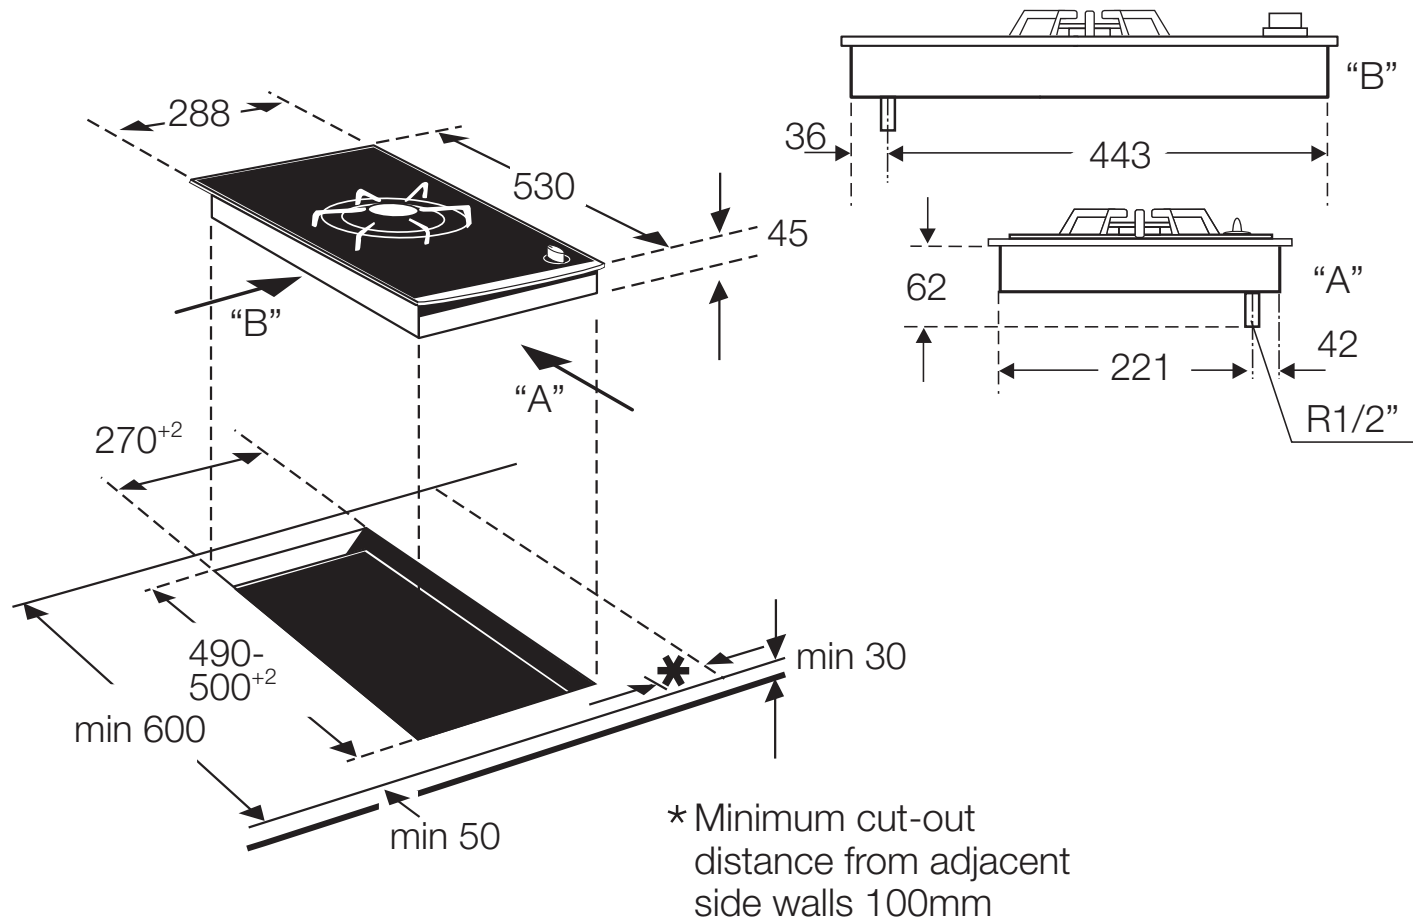

# Wok style gas hob

N2462

The line drawings are provided as a guide to general dimensions only and are subject to amendment without prior notice. For full dimensional and installation details please refer to the documentation supplied with the appliance.