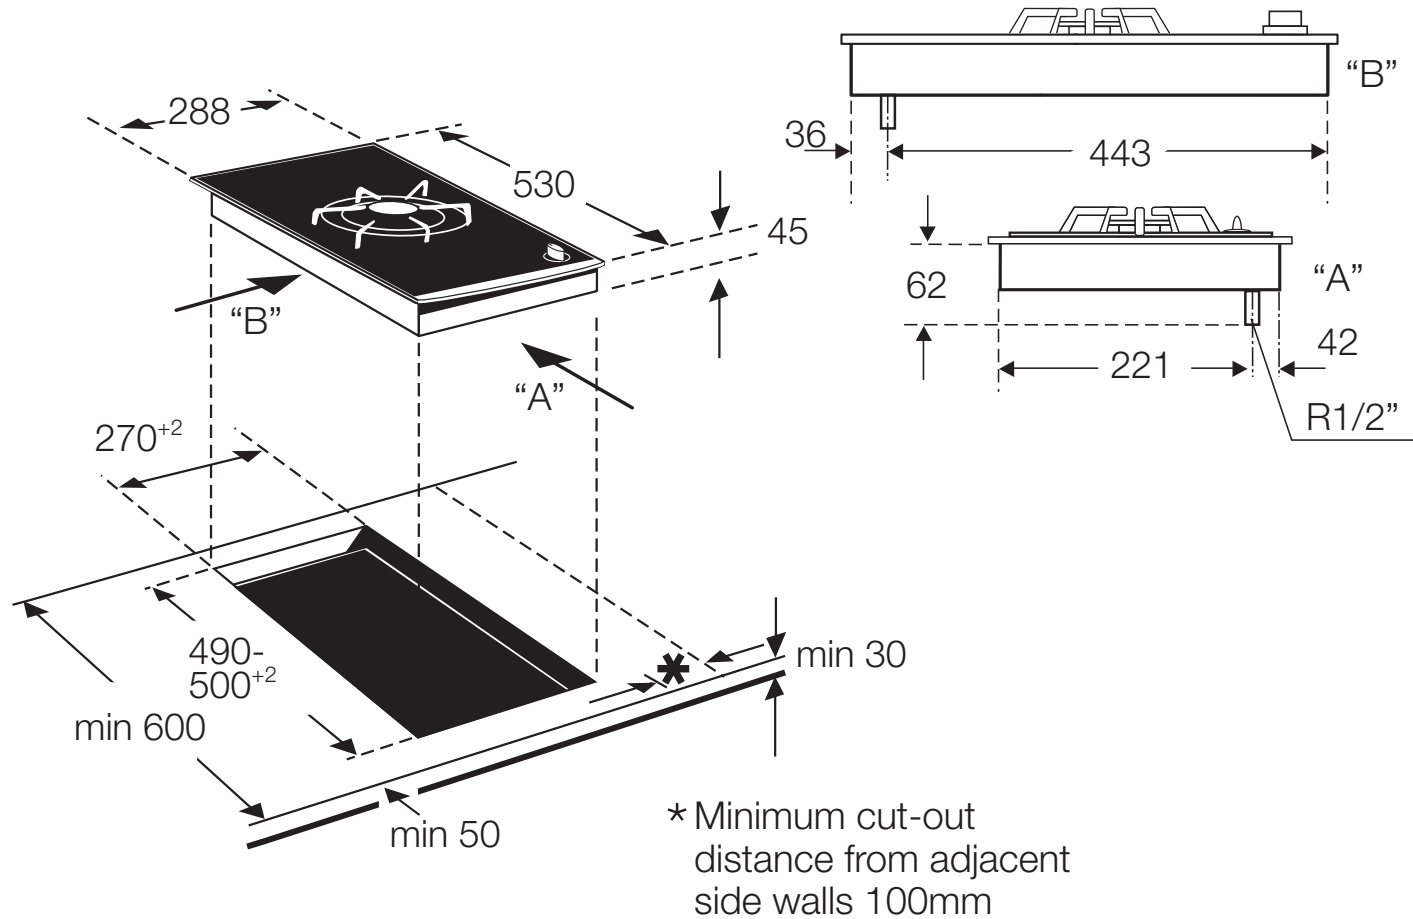

Wok style gas hob

N2462

The line drawings are provided as a guide to general dimensions only and are subject to amendment without prior notice. For full dimensional and installation details please refer to the documentation supplied with the appliance.