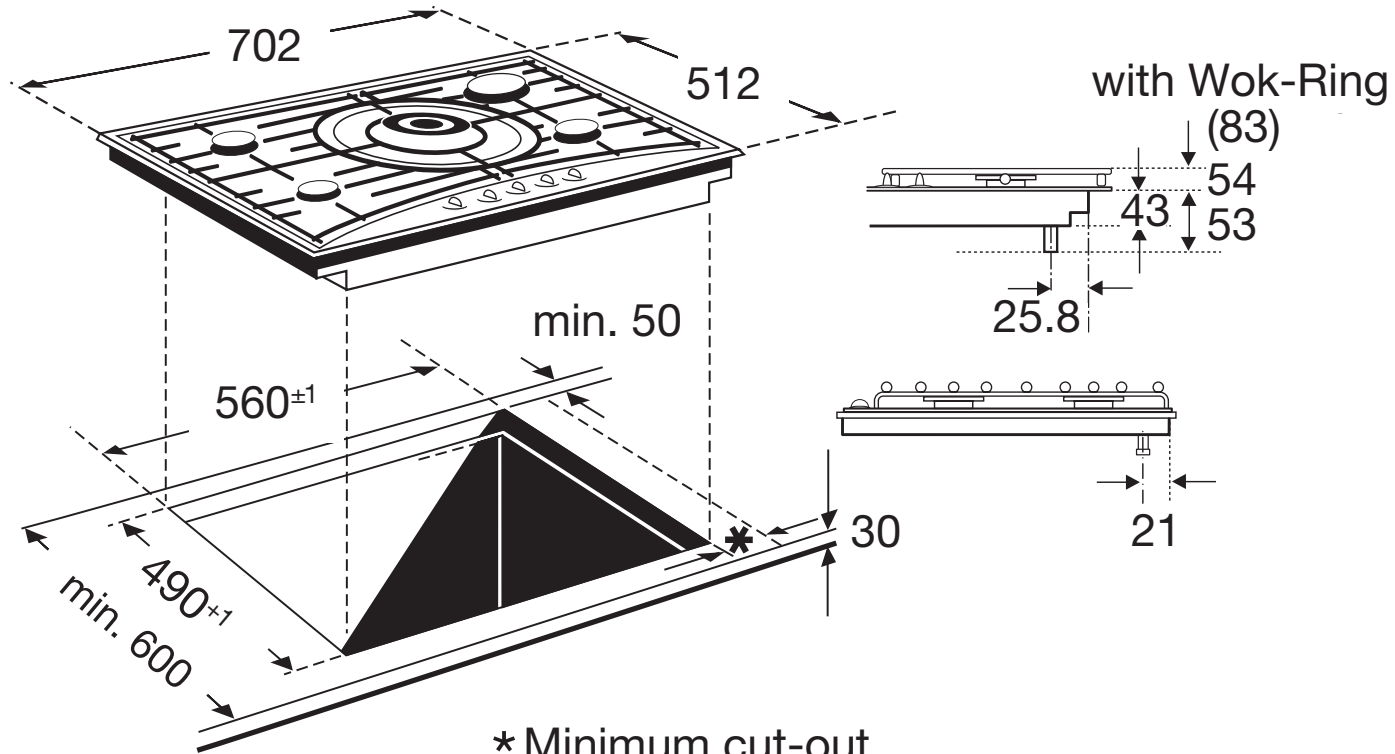

Series 4. Extra wide gas hob

T27R6

* Minimum cut-out distance from adjacent side walls 150mm

The line drawings are provided as a guide to general dimensions only and are subject to amendment without prior notice. For full dimensional and installation details please refer to the documentation supplied with the appliance.