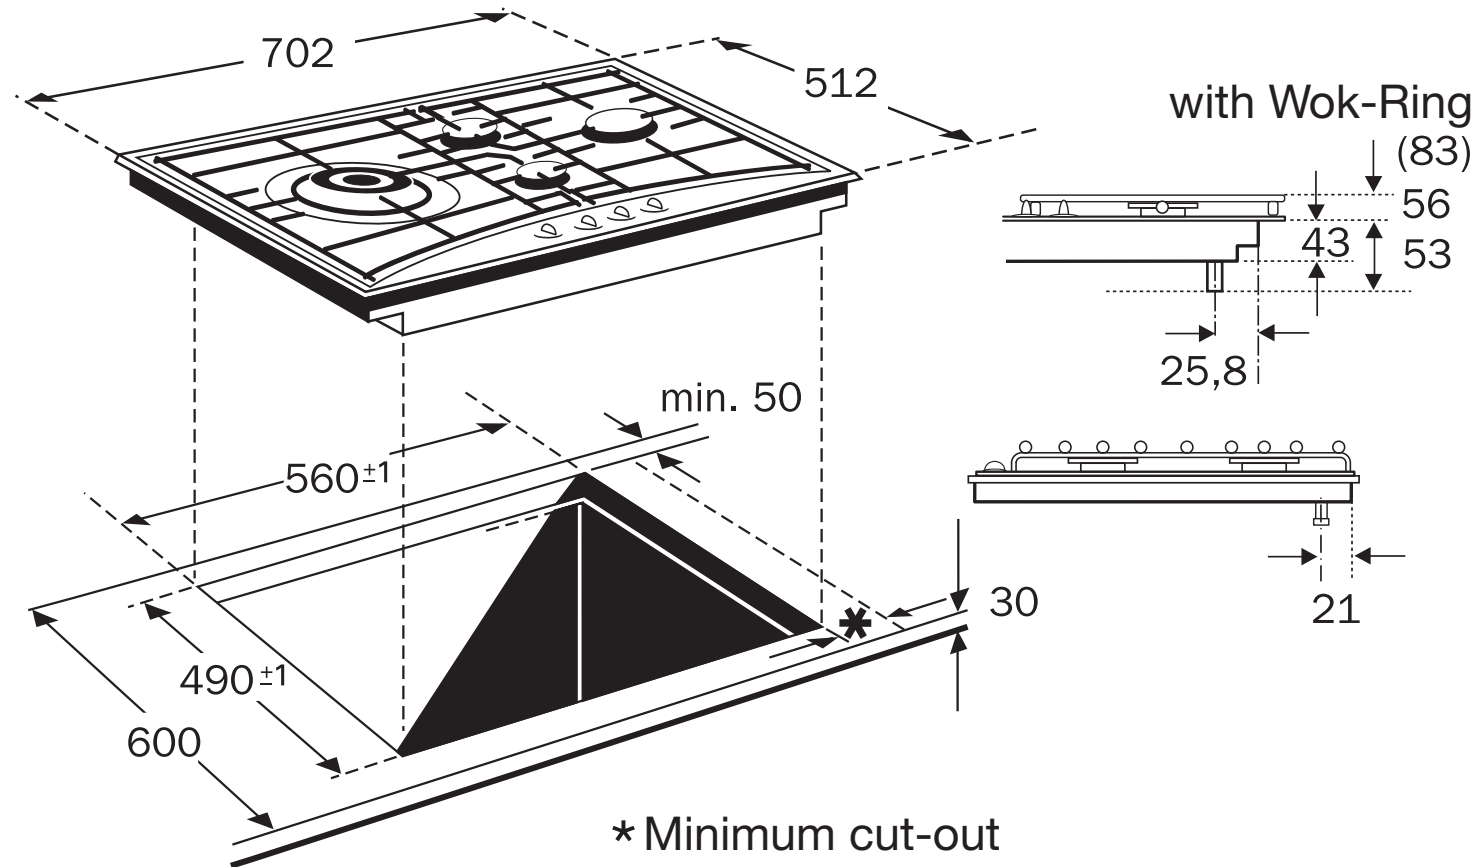

Series 6. Extra wide gas hob

T26F1

* Minimum cut-out distance from adjacent side walls 150mm

The line drawings are provided as a guide to general dimensions only and are subject to amendment without prior notice. For full dimensional and installation details please refer to the documentation supplied with the appliance.