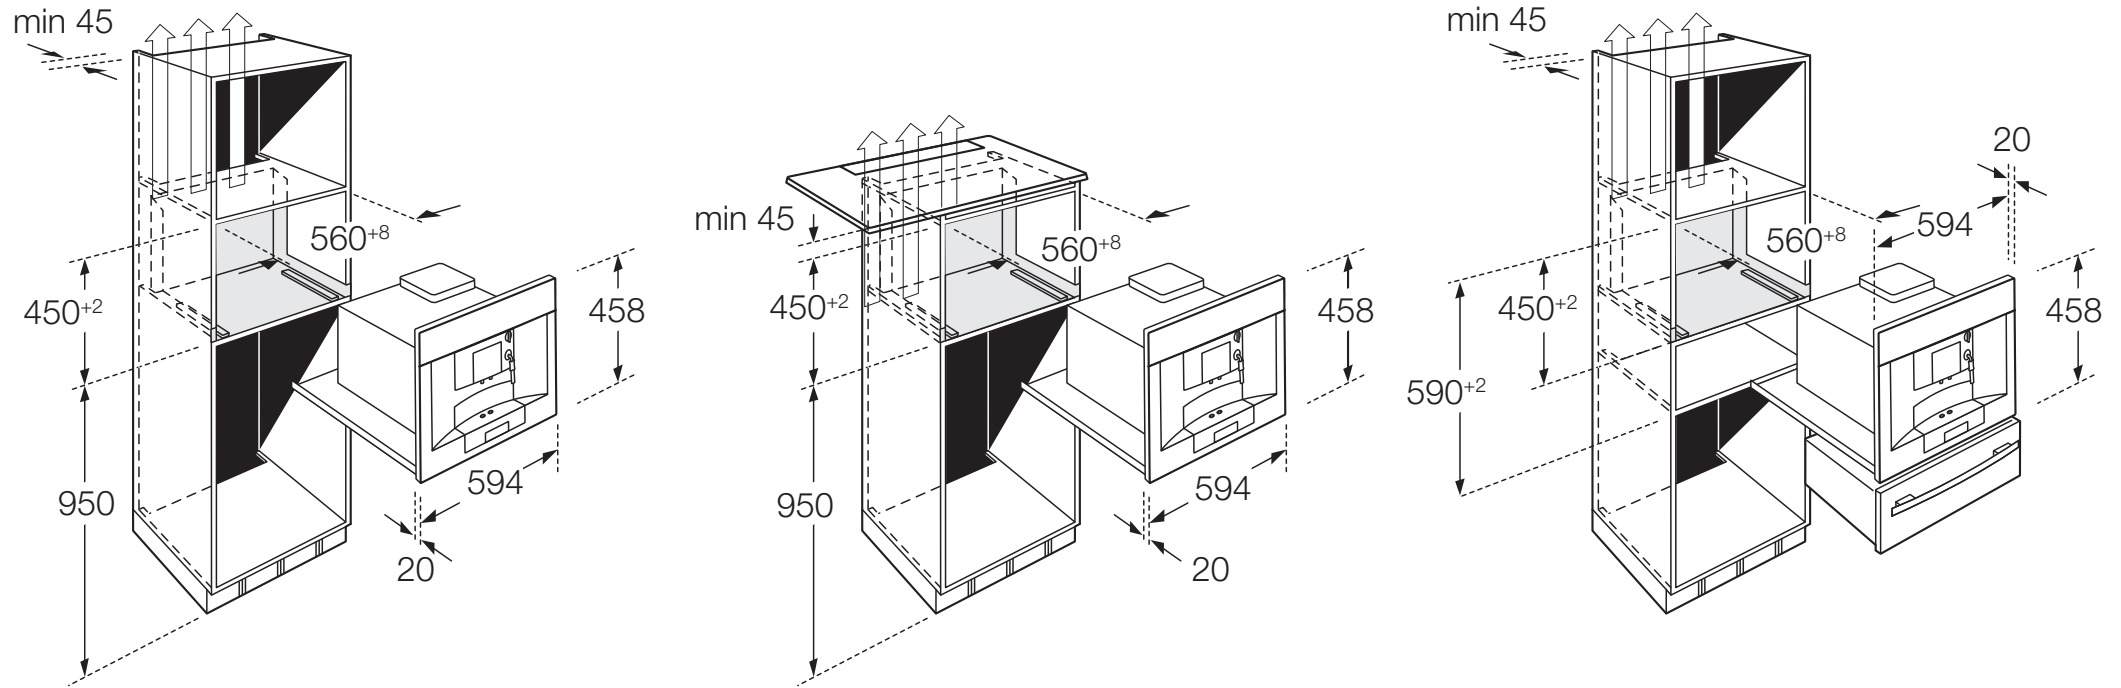

Coffee centre

C7660

Note: Built in dimensions 450mm(H) x 560mm(W) x 550mm(D)

The line drawings are provided as a guide to general dimensions only and are subject to amendment without prior notice. For full dimensional and installation details please refer to the documentation supplied with the appliance.